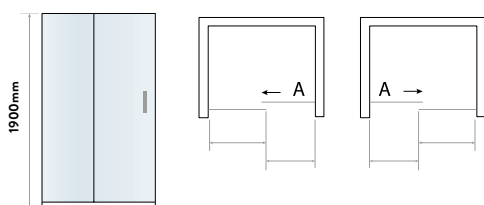

S8 ENCLOSURES

SLIDING DOOR

- > Up to 8mm thick toughened safety glass
- > 1900mm tall
- > Universal design for left or right hand openings
- > Concealed fixings
- > Acqua shield glass treatment
- > Lifetime guarantee
- > Smooth sliding action
- > Soft open buffers
- > Large adjustment for out of true walls and easy installation

SLIDING DOOR

Size	Width mm	Opening Size (A)	Price Inc VAT	Code
1000	950 - 990mm	385mm	£618.00	SCUD10SLID
1100	1050 - 1090mm	432mm	£648.00	SCUD11SLID
1200	1150 - 1190mm	485mm	£669.00	SCUD12SLID
1400	1350 - 1390mm	585mm	£741.00	SCUD14SLID
1600	1550 - 1590mm	635mm	£782.00	SCUD16SLID
1700	1650 - 1690mm	635mm	£844.00	SCUD17SLID

SIDE PANEL

Size	Width mm	Price Inc VAT	Code
700	670 - 690mm	£298.00	SCUD700SP
760	730 - 750mm	£309.00	SCUD760SP
800	770 - 790mm	£309.00	SCUD800SP
900	870 - 890mm	£339.00	SCUD900SP

EXTENSION PROFILE

Adds 20mm per profile	Price Inc VAT	Code
	£92.00	SCUEXT

For product and technical information visit www.scudo.co.uk