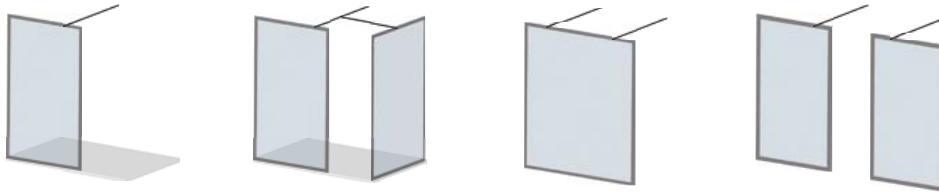

MINOS FRAMED BRASS

CHOOSE YOUR CONFIGURATION

HOW TO CONFIGURE

1. CHOOSE FRAMED SHOWER WALL

2. CHOOSE STABILISING OPTIONS

BRASS FRAMED SHOWER WALL

(includes wall profile and stabilising bar)

SIZE	PRODUCT CODE	PRICE (INC. VAT)
700 x 2000	MINFRAME700BB	£510.00
760 x 2000	MINFRAME760BB	£520.00
800 x 2000	MINFRAME800BB	£530.00
900 x 2000	MINFRAME900BB	£540.00
1000 x 2000	MINFRAME1000BB	£575.00
1100 x 2000	MINFRAME1100BB	£600.00
1200 x 2000	MINFRAME1200BB	£640.00

BRASS STABILISING OPTIONS

PRODUCT	PRODUCT CODE	PRICE (INC. VAT)
Straight stabilising Bar (1000mm)	MINFRAMEBRACEBB	£100.00
T Bracket (to connect 2 stabilising bars)	MINFRAMETBRACKBB	£40.00

MINOS FRAMED BLACK

BLACK FRAMED SHOWER WALL

(includes wall profile and stabilising bar)

SIZE	PRODUCT CODE	PRICE (INC. VAT)
700 x 2000	MINFRAME700BLK	£410.00
760 x 2000	MINFRAME760BLK	£420.00
800 x 2000	MINFRAME800BLK	£430.00
900 x 2000	MINFRAME900BLK	£440.00
1000 x 2000	MINFRAME1000BLK	£450.00
1100 x 2000	MINFRAME1100BLK	£460.00
1200 x 2000	MINFRAME1200BLK	£480.00

BLACK STABILISING OPTIONS

PRODUCT	PRODUCT CODE	PRICE (INC. VAT)
Straight stabilising Bar (1000mm)	MINFRAMEBRACEBLK	£100.00
T Bracket (to connect 2 stabilising bars)	MINFRAMETBRACKBLK	£40.00

ADDITIONAL FEATURES

- > 2000mm Tall
- > 20mm Adjustment for 'Out of True' Walls
- > Up to 8mm Thick Toughened Safety Glass