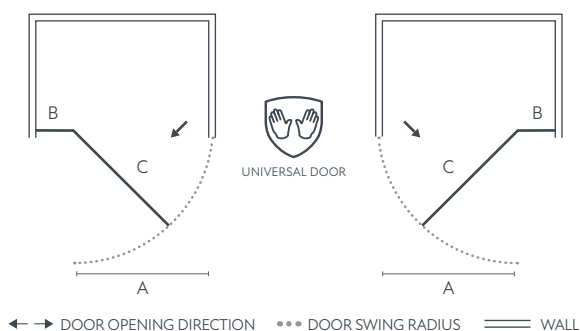

ATHENA

HINGED DOOR & IN-LINE RECESS

AVAILABLE IN:

CHROME

BRASS

BLACK

HINGED DOOR & IN-LINE - CHROME

Size	Width mm	Price Inc VAT	Code
800	770 - 790mm	£600.00	ATHHIN80-1 / ATHHINMOVE-1
900	870 - 890mm	£600.00	ATHHIN80-1 / ATHINMOVE-2
1000	970 - 990mm	£650.00	ATHIN1000-1 / ATHINMOVE-2
1200	1170 - 1190mm	£700.00	ATHIN1200-1 / ATHINMOVE-2

HINGED DOOR & IN-LINE - BRUSHED BRASS

Size	Width mm	Price Inc VAT	Code
800	770 - 790mm	£1,190.00	ATHHIN80-1 / ATHHINMOVE-1 / ATHMOVEPACKBB / ATHFIXPACKBB
900	870 - 890mm	£1,190.00	ATHHIN80-1 / ATHINMOVE-2 / ATHMOVEPACKBB / ATHFIXPACKBB
1000	970 - 990mm	£1,240.00	ATHIN1000-1 / ATHINMOVE-2 / ATHMOVEPACKBB / ATHFIXPACKBB
1200	1170 - 1190mm	£1,290.00	ATHIN1200-1 / ATHINMOVE-2 / ATHMOVEPACKBB / ATHFIXPACKBB

HINGED DOOR & IN-LINE - BLACK

Size	Width mm	Price Inc VAT	Code
800	770 - 790mm	£925.00	ATHHIN80-1 / ATHHINMOVE-1 / ATHMOVEPACKBLK / ATHFIXPACKBLK
900	870 - 890mm	£925.00	ATHHIN80-1 / ATHINMOVE-2 / ATHMOVEPACKBLK / ATHFIXPACKBLK
1000	970 - 990mm	£975.00	ATHIN1000-1 / ATHINMOVE-2 / ATHMOVEPACKBLK / ATHFIXPACKBLK
1200	1170 - 1190mm	£1,025.00	ATHIN1200-1 / ATHINMOVE-2 / ATHMOVEPACKBLK / ATHFIXPACKBLK

ADDITIONAL FEATURES

1900mm Tall

20mm Adjustment for 'Out of True' Walls

Up to 6mm Thick Toughened Safety Glass

DIMENSIONS

Size	Opening mm (A)	Fixed panel mm (B)	Door mm (C)
800	498	172	550
900	598	172	650
1000	598	272	650
1200	598	472	650

OVERHEAD LAYOUT

For product and technical information visit www.scudo.co.uk

6MM TOUGH GLASS

UNIVERSAL DOOR

TRIDENT GUARD

SEAMLESS DESIGN

LIFETIME GUARANTEE