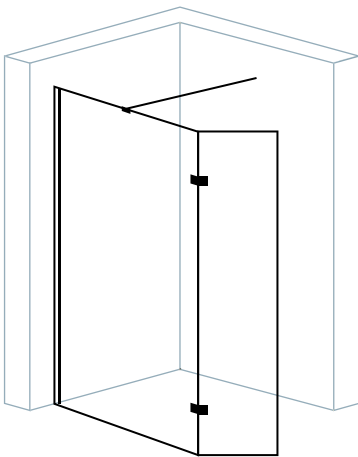

WETROOMS

STEP BY STEP

CREATE YOUR PERFECT WET ROOM

Wet rooms are becoming more and more desirable, and they're a great way to add value to your home. A wet room is an entirely waterproofed room and is a popular choice for modern bathrooms.

LIFETIME
GUARANTEE

ACQUA SHIELD
GLASS CLEANING
TECHNOLOGY

HIGH
PERFORMANCE

STEP 1: POSITION

This quality range of Scudo wet rooms has been designed with flexibility in mind and are typically installed in a corner of a bathroom.

Wetroom panel positioned in a corner with a deflector panel.

STEP 2: MEASURE

Create a minimalist bathroom space with our shower glass panels for wet rooms with options for all bathroom sizes and configurations. Simply measure your space and choose from our glass panels ranging from 600mm to 1200mm.

600+
mm

900+
mm

1200
mm