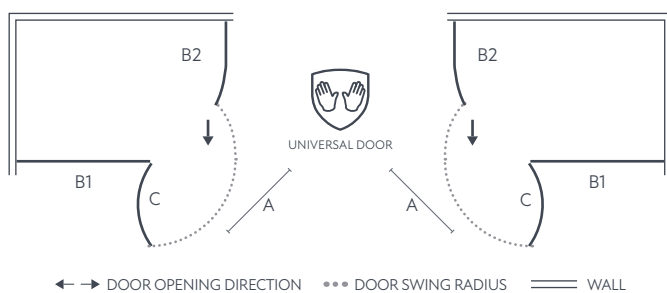

ATHENA

HINGED OFFSET QUADRANT

AVAILABLE IN:

HINGED OFFSET QUADRANT - CHROME

Size	Width mm	Price Inc VAT	Code
1200 x 800	1165/1185 - 765/785	£935.00	ATHQD12X8-1 / ATHQDMOVE
1200 x 900	1165/1185 - 865/885	£935.00	ATHQD12X9-1 / ATHQDMOVE

HINGED OFFSET QUADRANT - BRUSHED BRASS

Size	Width mm	Price Inc VAT	Code
1200 x 800	1165/1185 - 765/785	£1,505.00	ATHQD12X8-1 / ATHQDMOVE / ATHQUADPACKBB
1200 x 900	1165/1185 - 865/885	£1,505.00	ATHQD12X9-1 / ATHQDMOVE / ATHQUADPACKBB

HINGED OFFSET QUADRANT - BLACK

Size	Width mm	Price Inc VAT	Code
1200 x 800	1165/1185 - 765/785	£1,275.00	ATHQD12X8-1 / ATHQDMOVE / ATHQUADPACKBLK
1200 x 900	1165/1185 - 865/885	£1,275.00	ATHQD12X9-1 / ATHQDMOVE / ATHQUADPACKBLK

6MM TOUGH GLASS

UNIVERSAL DOOR

TRIDENT GUARD

SEAMLESS DESIGN

LIFETIME GUARANTEE

ADDITIONAL FEATURES

1900mm Tall

20mm Adjustment for 'Out of True' Walls

Up to 6mm Thick Toughened Safety Glass

DIMENSIONS

Size	Opening mm (A)	Fixed panel 1 (B1)	Fixed Panel 2 (B2)	Door mm (C)
1200 x 800	550	572	436	650
1200 x 900	550	572	536	650

OVERHEAD LAYOUT

For product and technical information visit www.scudo.co.uk