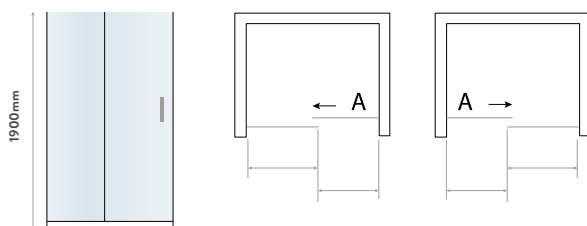

EXTENSION PROFILE

Adds 20mm per profile	Price Inc VAT	Code
	£100.00	SCUDEXT-BB

For product and technical information visit www.scudo.co.uk