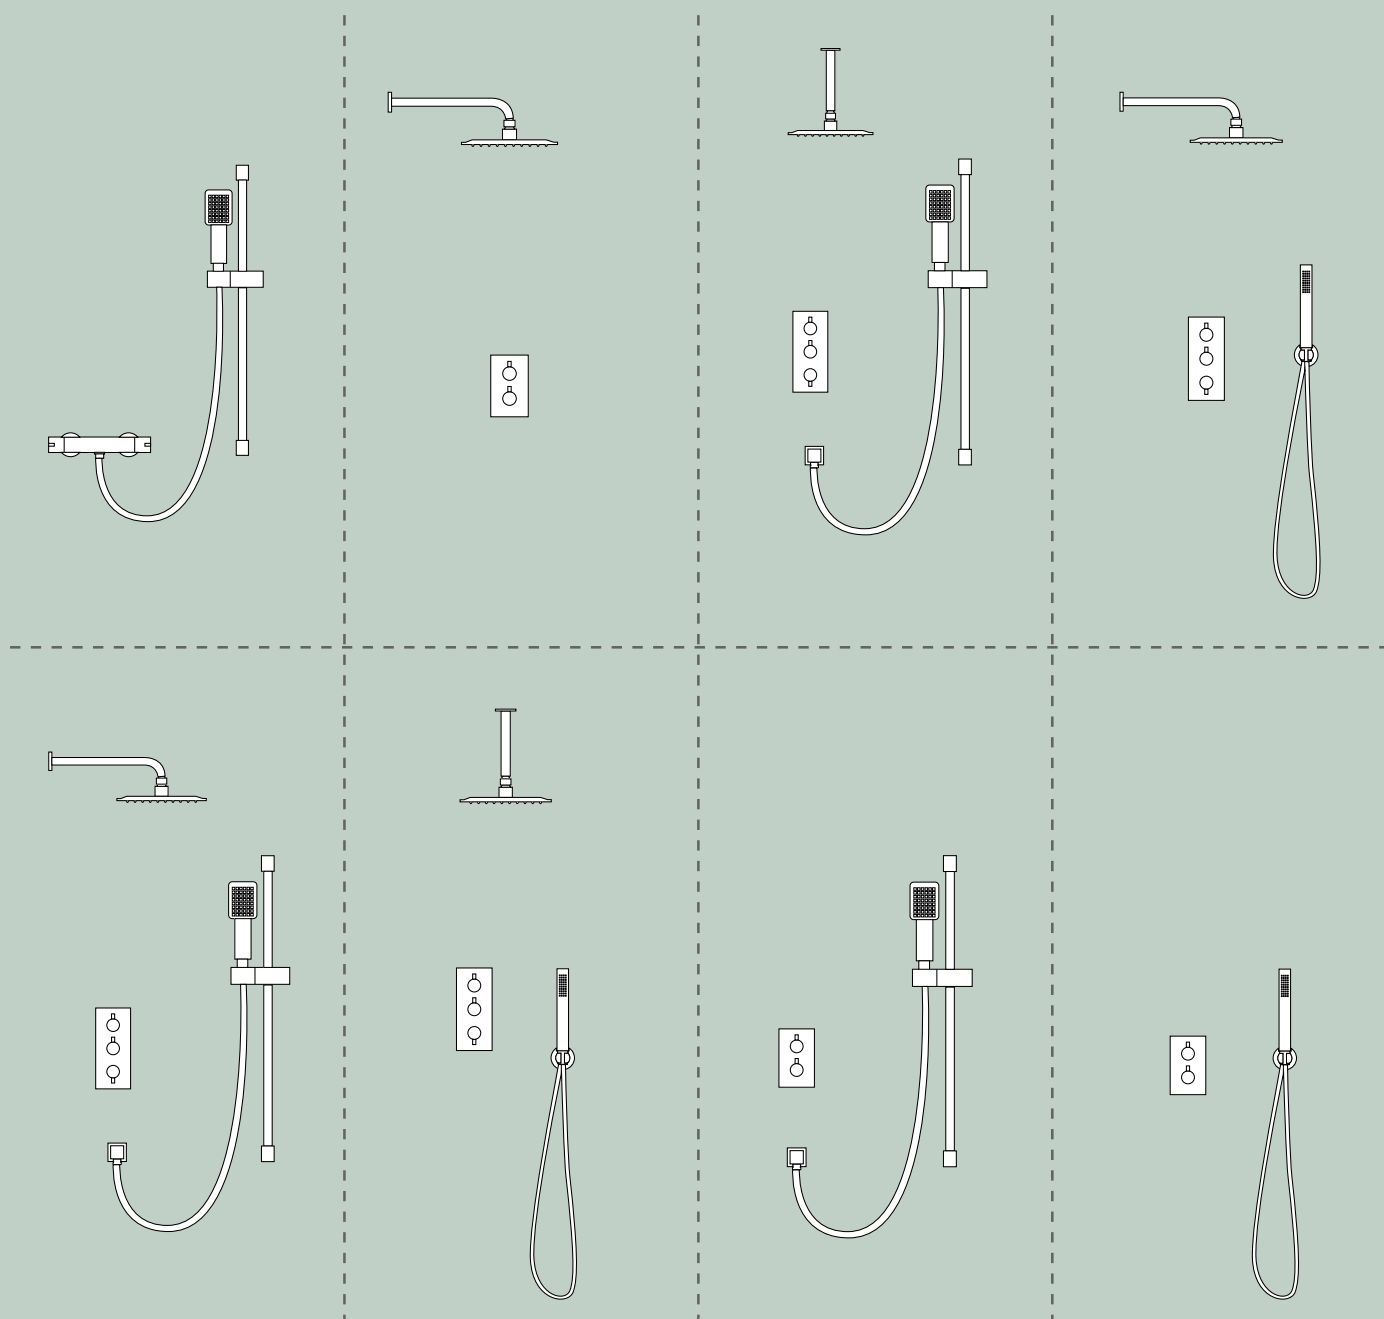

FINISHES

The most exciting part of bathroom design is choosing your perfect finish. Our chrome finish is as popular as ever and we have seen the emergence of colour which can give a space a different dimension.

Matte Black

This finish is ultra modern and lends itself to an elegant look to add a touch of class to any bathroom.

Chrome

Contemporary and stylish, our chrome stainless steel is a popular choice to create a timeless beautiful look.

CONFIGURATION IDEAS