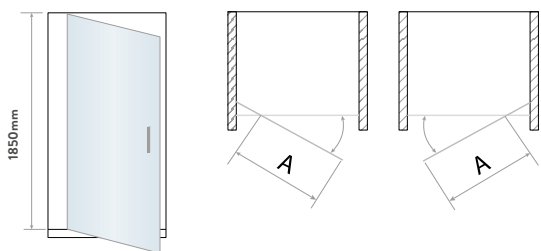

S6 ENCLOSURES

PIVOT DOOR

- > Up to 6mm thick toughened safety glass
- > 1850mm tall
- > Universal design for left or right hand openings
- > Acqua shield glass treatment
- > Lifetime guarantee
- > Large adjustment for out of true walls and easy installation
- > High quality pivot mechanism

PIVOT DOOR

Size	Width mm	Opening Size (A)	Price Inc VAT	Code
700	650 - 690mm	430mm	£345.00	S6-GLASS017
760	710 - 750mm	490 mm	£345.00	S6-GLASS018
800	750 - 790mm	530 mm	£360.00	S6-GLASS019
900	850 - 890mm	630mm	£385.00	S6-GLASS020

SIDE PANEL

Size	Width mm	Price Inc VAT	Code
700	670 - 690mm	£236.00	S6-GLASS025
760	730 - 750mm	£247.00	S6-GLASS026
800	770 - 790mm	£267.00	S6-GLASS027
900	870 - 890mm	£278.00	S6-GLASS028
1000	970 - 990mm	£298.00	S6-GLASS029

EXTENSION PROFILE

Adds 20mm per profile	Price Inc VAT	Code
	£92.00	SCUDEXT

Scan here to view S6 Pivot Door Enclosure video:

For product and technical information visit www.scudo.co.uk