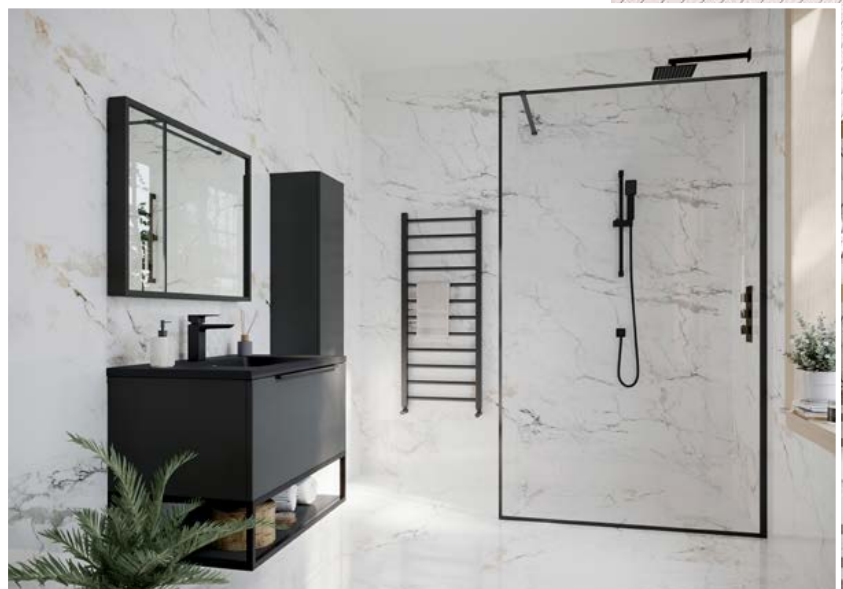

- > 2000mm Tall
- > 20mm Adjustment for 'Out of True' Walls
- > Up to 8mm Thick Toughened Safety Glass

8MM TOUGH GLASS

TRIDENT GUARD

LIFETIME GUARANTEE

ECO-STONE SQUARE

 ecostone

SHIRES BATHROOMS

ECO-STONE SHOWER TRAYS