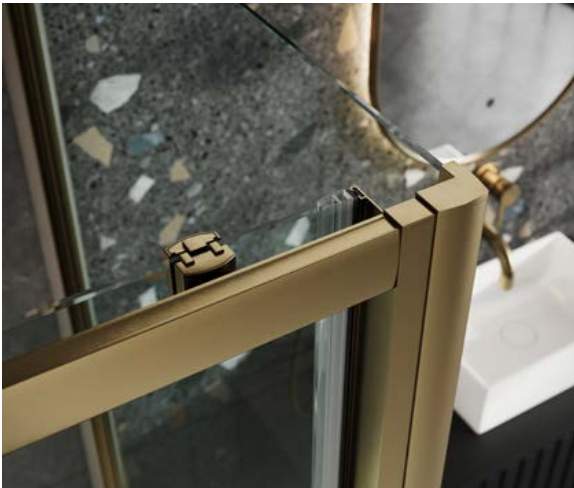

S6 BRUSHED BRASS ENCLOSURES

SLIDING DOOR

- > Brushed brass sliding door
- > Up to 6mm thick toughened safety glass
- > 1900mm tall
- > Universal design for left or right hand openings
- > Acqua shield glass treatment
- > Lifetime guarantee
- > Smooth sliding action
- > Large adjustment for out of true walls and easy installation