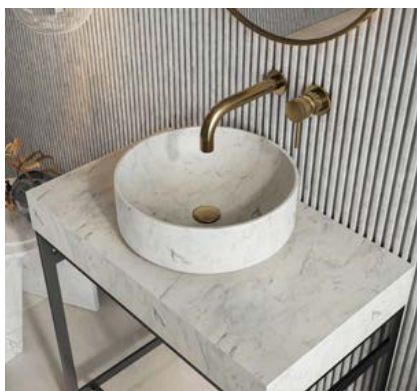

ARABESCATO