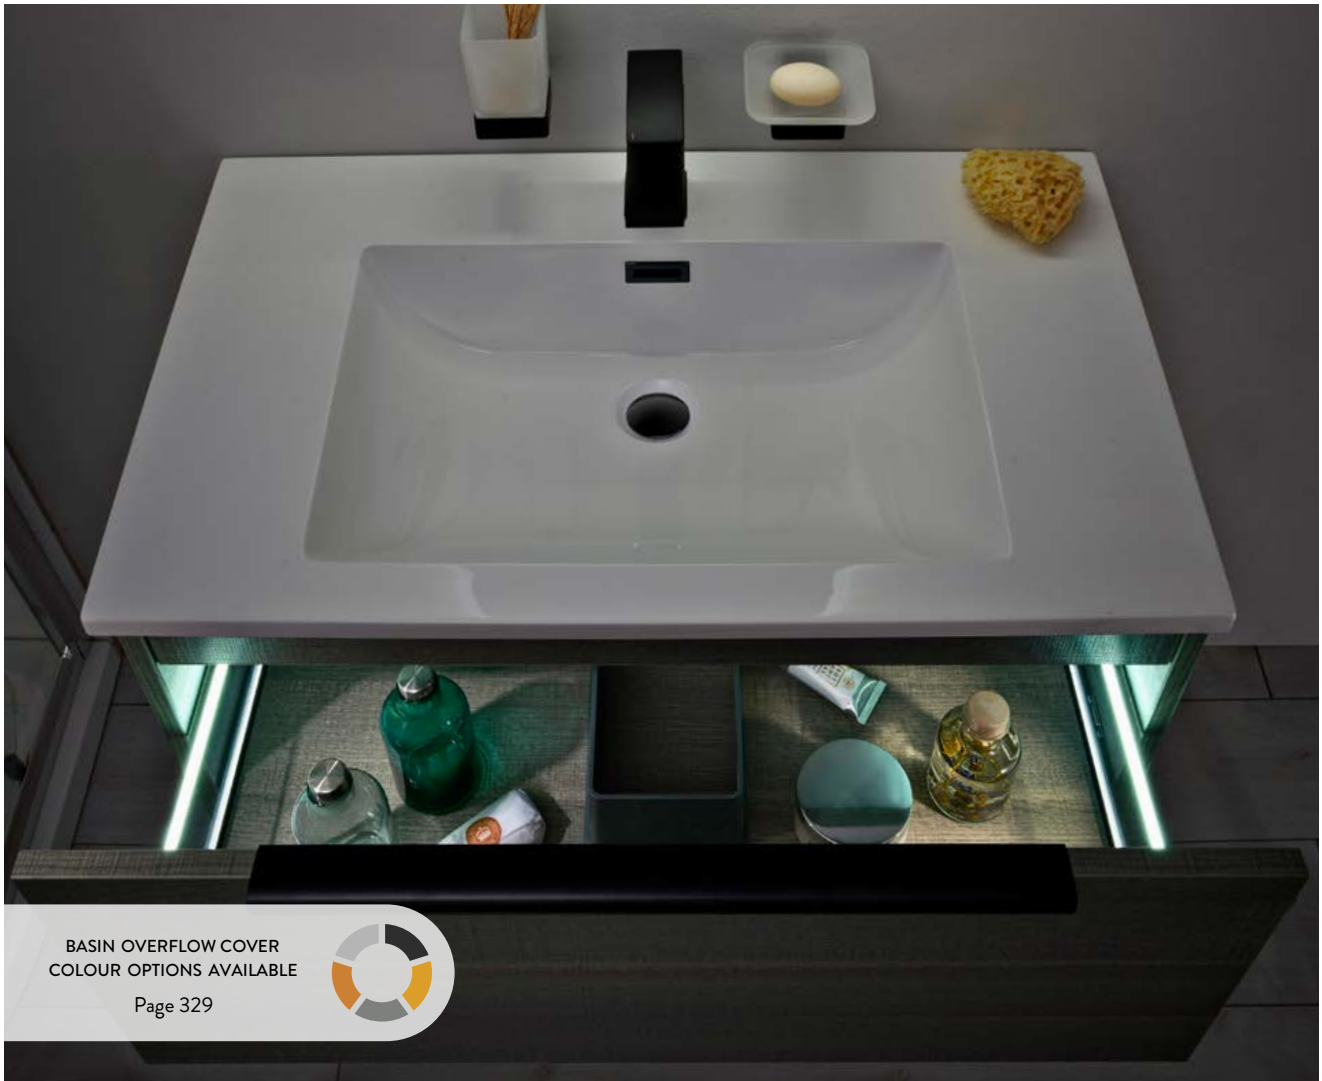

AMBIENCE

BASIN OVERFLOW COVER
COLOUR OPTIONS AVAILABLE

Page 329

RANGE FEATURES

For something truly special, the Ambience collection combines high spec styling with contemporary features. Comprising a sleek basin, tall boy and matching mirror, each piece in this range is designed to enhance your bathroom and add an element of sophistication.

Ambience is available in a choice of four finishes. Rustic Oak, which offers classic, homely wood tones, and Grey Oak, a chic, neutral shade. Also available in a classic Matte White and Matte Grey so you can be assured there is a colour to complement your bathroom.

For practicality with a modern twist, there are sensor-operated, battery-powered LED lights lining the drawer beneath the basin, enhancing the usability of this unit and offering a neat lighting solution.

The basin comes in a choice of white or grey poly-marble and a chrome and black overflow are included as standard, so it's possible to try both options out to see which fits the space best.

In addition, both the basin and tall boy are wall-hung, freeing up valuable floor space and making them ideal for compact bathrooms. A frame shelf is an optional extra that can be added to the tall boy and basin to provide further storage and shelving.

The units are either 600mm or 800mm, making this collection suited to an array of bathroom sizes.

Available Finishes

Scan here to view
Ambience video

All prices include VAT - For product and technical information visit www.scudo.co.uk