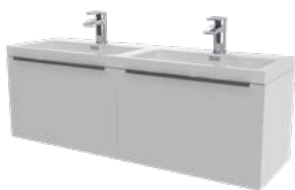

(Excludes cabinet, basin, handle & tap)

MUROMONOFRAME £240.00

REDUCED DEPTH

Muro Black Frame

Universal Frame

500 - 800mm Wide

(Excludes cabinet, basin, handle & tap)

MUROMONOFRAME £240.00