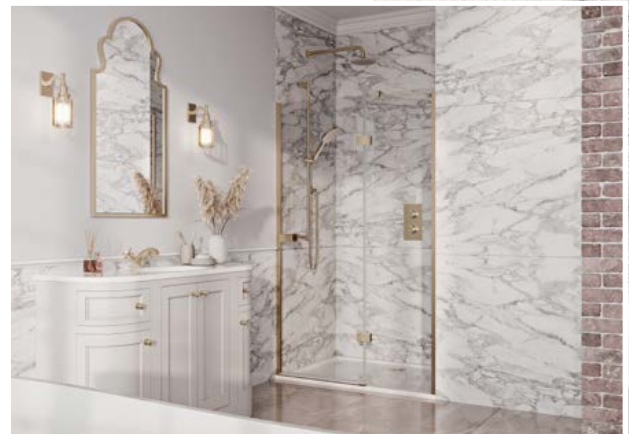

OVERHEAD LAYOUT

For product and technical information visit www.scudo.co.uk

6MM TOUGH GLASS

UNIVERSAL DOOR

TRIDENT GUARD

SEAMLESS DESIGN

LIFETIME GUARANTEE

ATHENA