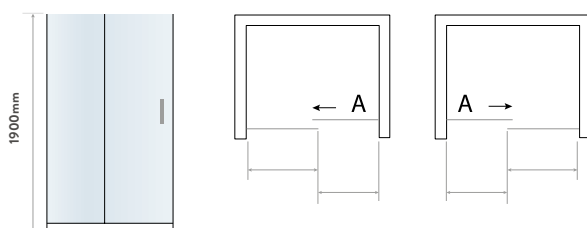

EXTENSION PROFILE

Adds 20mm per profile	Price Inc VAT	Code
	£100.00	SCUDEXT-BLACK

For product and technical information visit www.scudo.co.uk