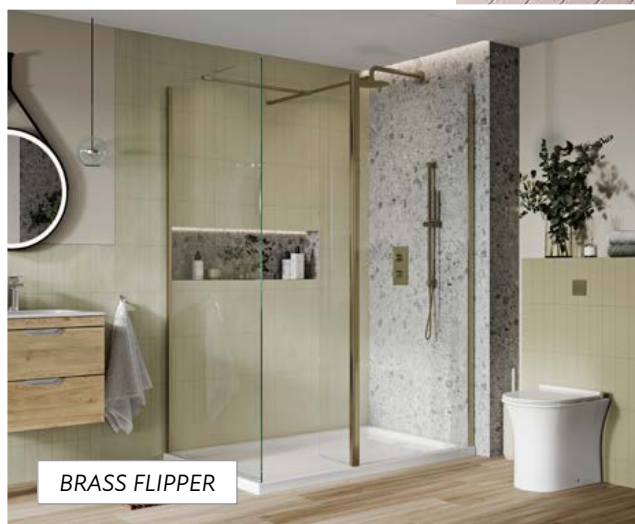

PROFILE PACK

Convert our standard chrome wetroom panels with this brass conversion kit.

Kit includes:

	Price Inc VAT	Code
• Brass wall channel		
• Brass support arm	£92.00	S8-PROFILEPACK-BB

FLIPPER PANEL

BRASSFLIPPER	£280.00
275mm - Width	