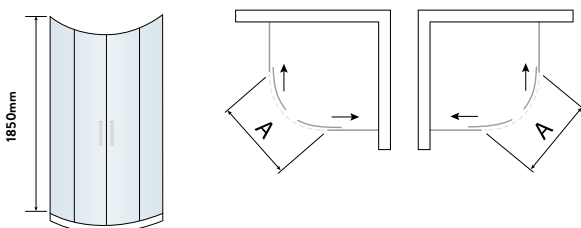

For product and technical information visit www.scudo.co.uk