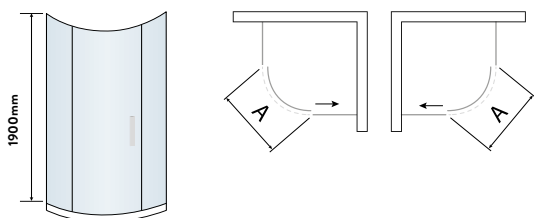

S8 ENCLOSURES

SINGLE DOOR QUADRANT

- > Up to 8mm thick toughened safety glass
- > 1900mm tall
- > Universal design for left or right hand openings
- > Concealed fixings
- > Acqua shield glass treatment
- > Lifetime guarantee
- > Smooth sliding action
- > Soft open buffers
- > Large adjustment for out of true walls and easy installation
- > 550mm radius

Size	Width mm Size (A)	Opening	Price Inc VAT	Code
800	770 - 790mm	415mm	£751.00	SCUD8SDQ
900	870 - 890mm	450 mm	£782.00	SCUD9SDQ

For product and technical information visit www.scudo.co.uk