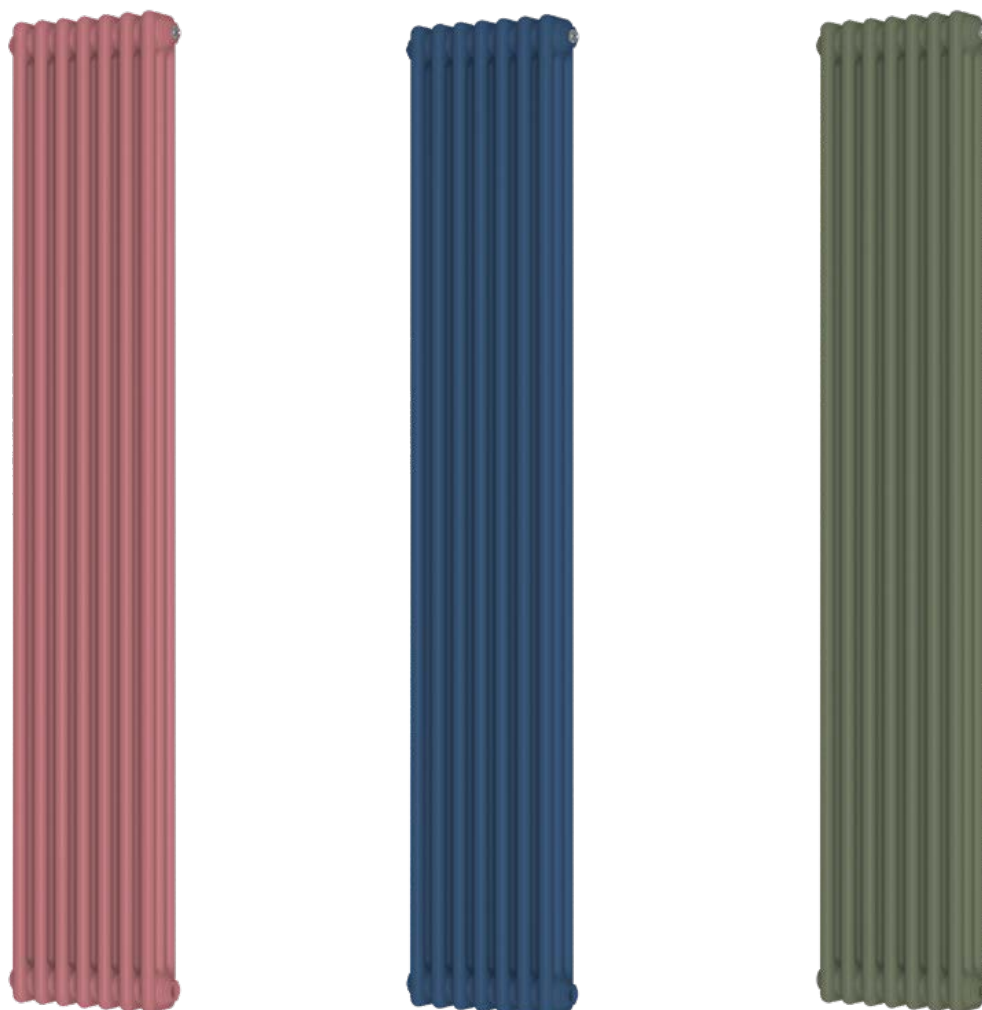

OVER 180 CLASSIC RAL COLOURS

MADE TO ORDER FINISHES

Make a style statement and get the perfect finish with our bespoke Scudo RAL colour radiators. Our coloured radiators can be used to blend and tone, pop or accent. Choose something demanding and bright, or just a subtle finish to compliment a more muted palette.

We match to the RAL European standard used for paint and specialist coatings for a perfect finish and offer over 180 colour options to choose from across our Column, Apex and Bravo collections. Look out for the RAL colour logo on our heating pages to create a stunning centrepiece in your home.

10 WORKING DAY LEAD TIME

Find your local Scudo showroom online at www.scudo.co.uk and visit to order your bespoke coloured radiator.

Pricing confirmed on application.

RAL Colour Matched Service

Available on Apex, Bravo, and Column Collections