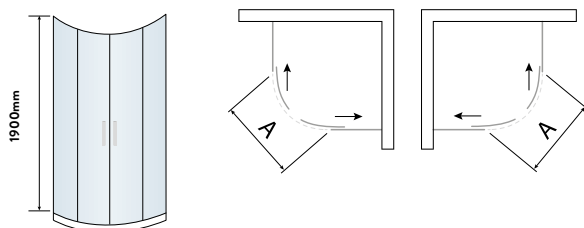

DOUBLE DOOR QUADRANT

Size	Width mm	Opening Size (A)	Price Inc VAT	Code
800 x 800	770 - 790mm	400mm	£495.00	S6-BLKGLASS001
900 x 900	870 - 890mm	530 mm	£495.00	S6-BLKGLASS002

For product and technical information visit www.scudo.co.uk