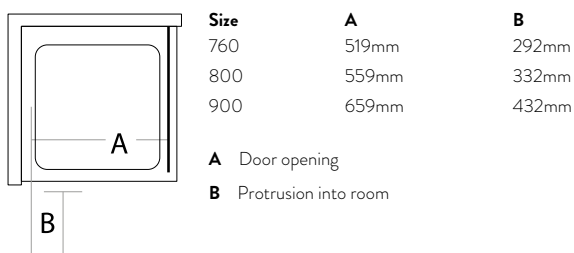

S8 ENCLOSURES

INFOLD DOOR

- > Up to 8mm thick toughened safety glass
- > 1900mm tall
- > Universal design for left or right hand openings
- > Concealed fixings
- > Acqua shield glass treatment
- > Lifetime guarantee
- > Large adjustment for out of true walls and easy installation
- > Unique folding mechanism that maximises the opening width

INFOLD DOOR

Size	Width mm	Opening Size (A)	Price Inc VAT	Code
760	710 - 750mm	530mm	£849.00	SCUD760INFOLD
800	750 - 790mm	575mm	£870.00	SCUD800INFOLD
900	850 - 890mm	675mm	£901.00	SCUD900INFOLD

SIDE PANEL

Size	Width mm	Price Inc VAT	Code
700	670 - 690mm	£298.00	SCUD700SP
760	730 - 750mm	£309.00	SCUD760SP
800	770 - 790mm	£309.00	SCUD800SP
900	870 - 890mm	£339.00	SCUD900SP

EXTENSION PROFILE

Adds 20mm per profile	Price Inc VAT	Code
	£92.00	SCUDEXT

For product and technical information visit www.scudo.co.uk