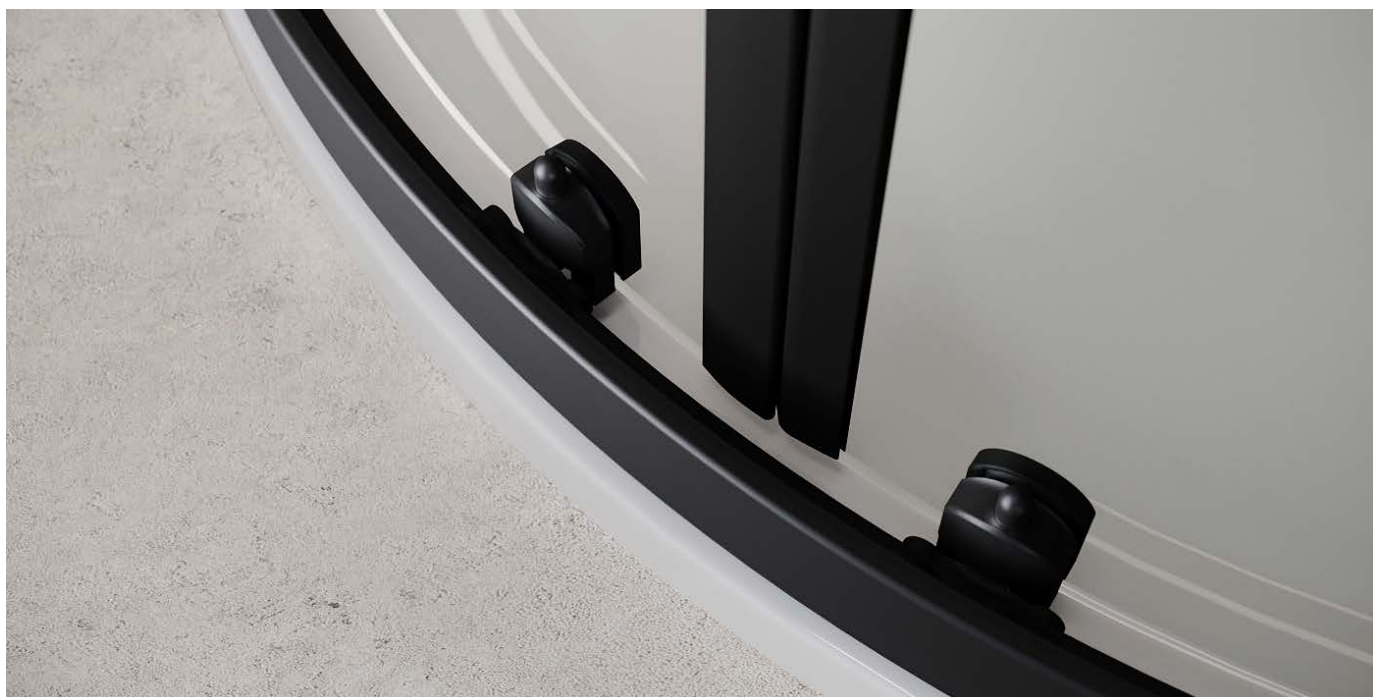

S6 BLACK ENCLOSURES

S6 Black Pivot Door	216
S6 Black Bifold Door	218
S6 Black Sliding Door	220
S6 Black Double Door Quadrant	222
Shires Shower Trays	264

For product and technical information,
Scan QR code: