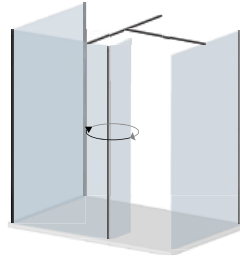

MINOS

CHOOSE YOUR CONFIGURATION