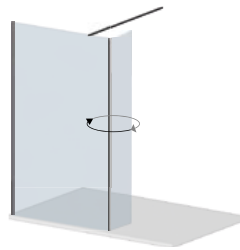

MINOS

CHOOSE YOUR CONFIGURATION