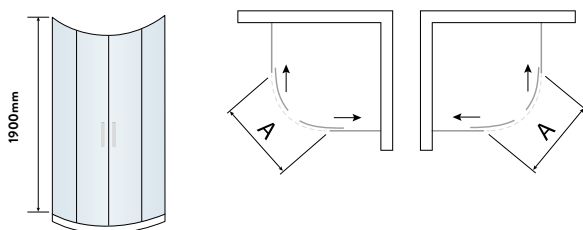

For product and technical information visit www.scudo.co.uk