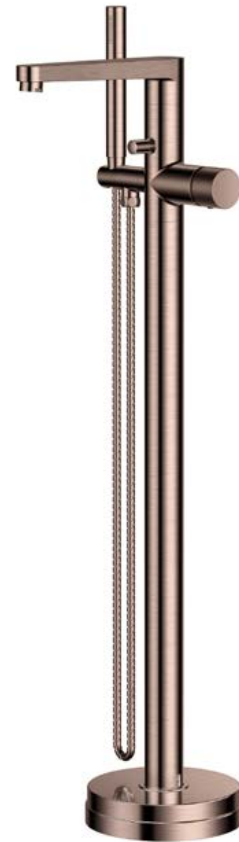

Freestanding Bath Shower Mixer £975.00

KO-035
Operating Pressure 1.0 Bar