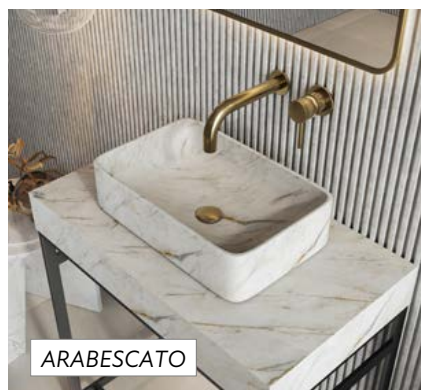

ARABESCATO