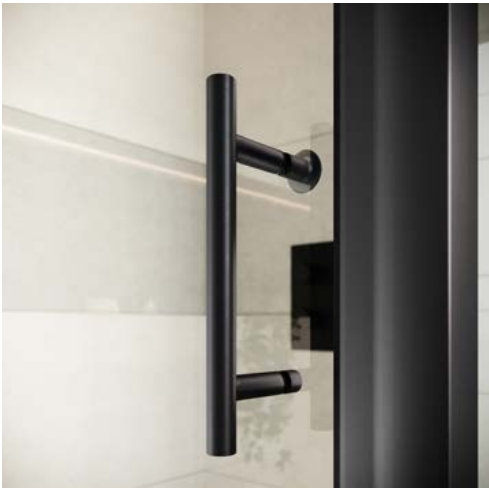

S6 BLACK ENCLOSURES

SLIDING DOOR

- > Black sliding door
- > Up to 6mm thick toughened safety glass
- > 1850mm tall
- > Universal design for left or right hand openings
- > Acqua shield glass treatment
- > Lifetime guarantee
- > Smooth sliding action
- > Large adjustment for out of true walls and easy installation