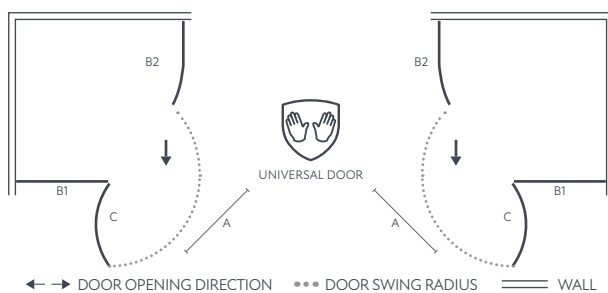

ATHENA

HINGED QUADRANT

AVAILABLE IN:

HINGED QUADRANT - CHROME

Size	Width mm	Price Inc VAT	Codes
800 x 800	765 - 785	£780.00	ATHQD8X8-1 / ATHQDMOVE
900 x 900	865 - 885	£780.00	ATHQD9X9-1 / ATHQDMOVE

HINGED QUADRANT - BRUSHED BRASS

Size	Width mm	Price Inc VAT	Code
800 x 800	765 - 785	£1,350.00	ATHQD8X8-1 / ATHQDMOVE / ATHQUADPACKBB2
900 x 900	865 - 885	£1,350.00	ATHQD9X9-1 / ATHQDMOVE / ATHQUADPACKBB2

HINGED QUADRANT - BLACK

Size	Width mm	Price Inc VAT	Code
800 x 800	765 - 785	£1,120.00	ATHQD8X8-1 / ATHQDMOVE / ATHQUADPACKBLK2
900 x 900	865 - 885	£1,120.00	ATHQD9X9-1 / ATHQDMOVE / ATHQUADPACKBLK2

6MM TOUGHGLASS

UNIVERSAL DOOR

TRIDENT GUARD

SEAMLESS DESIGN

LIFETIME GUARANTEE

ADDITIONAL FEATURES

1900mm Tall

20mm Adjustment for 'Out of True' Walls

Up to 6mm Thick Toughened Safety Glass

DIMENSIONS

Size	Opening mm (A)	Fixed panel 1 (B1)	Fixed Panel 2 (B2)	Door mm (C)
800 x 800	550	172	436	650
900 x 900	550	272	536	650

OVERHEAD LAYOUT

For product and technical information visit www.scudo.co.uk