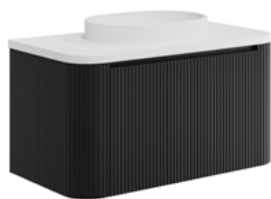

Linea Curve 900 Cabinet
Matte Black

900w x 450h x 475d

LINEA-900-BLACK	
Linea Cabinet 900mm	£550.00
LINEA-900-BASIN	
Linea 900mm Countertop Basin White	£375.00
Combined	£925.00