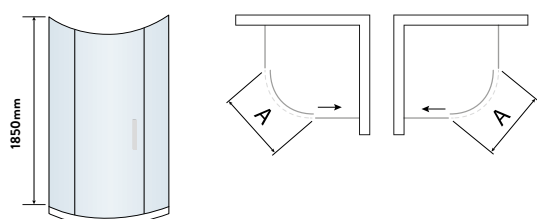

For product and technical information visit www.scudo.co.uk