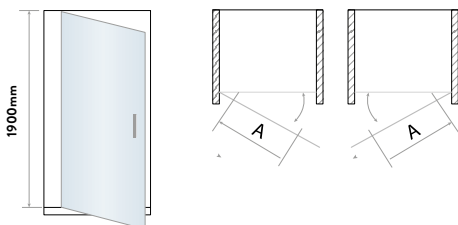

S8 ENCLOSURES

HINGE DOOR

- > Up to 8mm thick toughened safety glass
- > 1900mm tall
- > Universal design for left or right hand openings
- > Concealed fixings
- > Acqua shield glass treatment
- > Lifetime guarantee
- > Large adjustment for out of true walls and easy installation
- > High quality hinges

HINGE DOOR

Size	Width mm	Opening Size (A)	Price Inc VAT	Code
700	650 - 690mm	530mm	£535.00	SCUD700HD
760	710 - 750mm	590mm	£556.00	SCUD760HD
800	750 - 790mm	630mm	£566.00	SCUD800HD
900	850 - 890mm	730mm	£576.00	SCUD900HD
1000	950 - 990mm	830mm	£618.00	SCUD10HD

SIDE PANEL

Size	Width mm	Price Inc VAT	Code
700	670 - 690mm	£298.00	SCUD700SP
760	730 - 750mm	£309.00	SCUD760SP
800	770 - 790mm	£309.00	SCUD800SP
900	870 - 890mm	£339.00	SCUD900SP

EXTENSION PROFILE

Adds 20mm per profile	Price Inc VAT	Code
	£92.00	SCUDEXT

For product and technical information visit www.scudo.co.uk