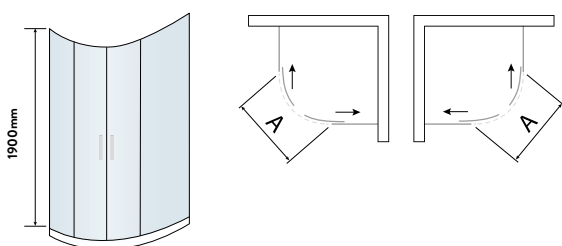

S8 ENCLOSURES

OFFSET DOUBLE DOOR QUADRANT

- > Up to 8mm thick toughened safety glass
- > 1900mm tall
- > Universal design for left or right hand openings
- > Concealed fixings
- > Acqua shield glass treatment
- > Lifetime guarantee
- > Smooth sliding action
- > Soft open buffers
- > Large adjustment for out of true walls and easy installation
- > 550mm radius

Size	Width mm	Opening Size (A)	Price Inc VAT	Code
900 x 760	870 - 890mm 730 - 750mm	435mm	£803.00	SCUD9X76Q
1000 x 800	970 - 990mm 770 - 790mm	475 mm	£885.00	SCUD10X8Q
1200 x 800	1170 - 1190mm 770 - 790mm	475 mm	£906.00	SCUD12X8Q
1200 x 900	1170 - 1190mm 870 - 890mm	520 mm	£947.00	SCUD12X9Q

For product and technical information visit www.scudo.co.uk