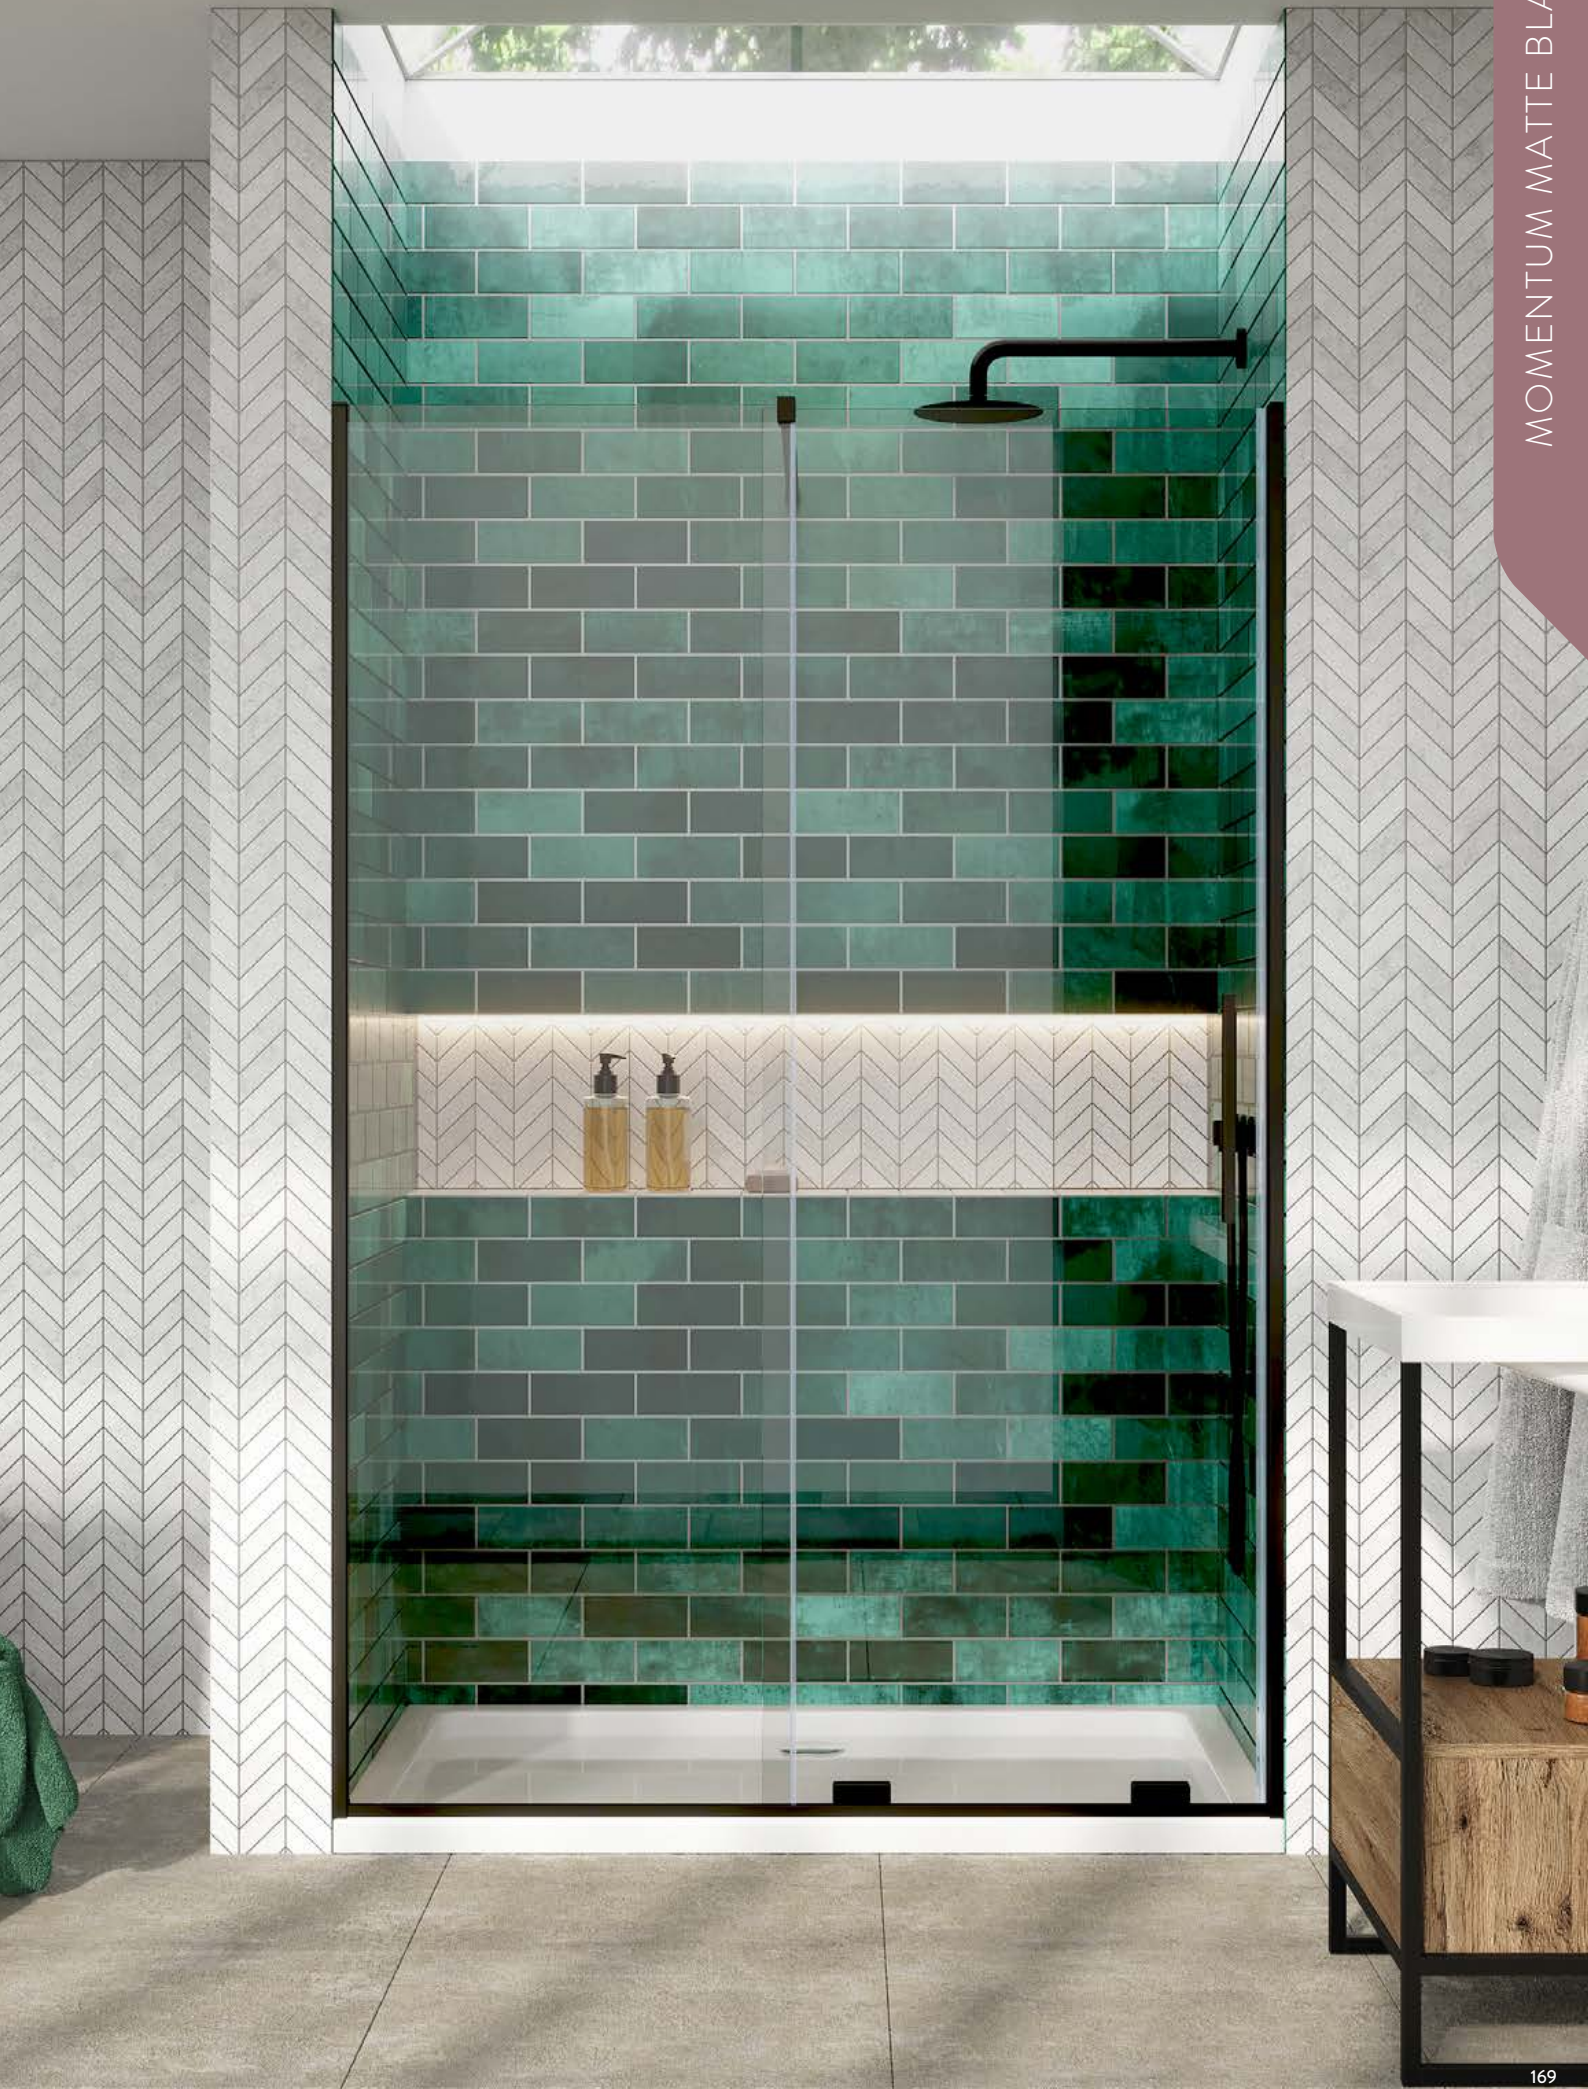

Scan QR code to view Momentum Video:

A Door opening

For product and technical information visit www.scudo.co.uk

MOMENTUM MATTE BLACK

MOMENTUM

BRUSHED BRASS

- > Up to 8mm thick toughened safety glass
- > 2000mm tall
- > Concealed fixings
- > Acqua shield glass treatment
- > Lifetime guarantee
- > Large adjustment for out of true walls and easy installation
- > Smooth roller mechanism
- > Compatible with Shires shower trays