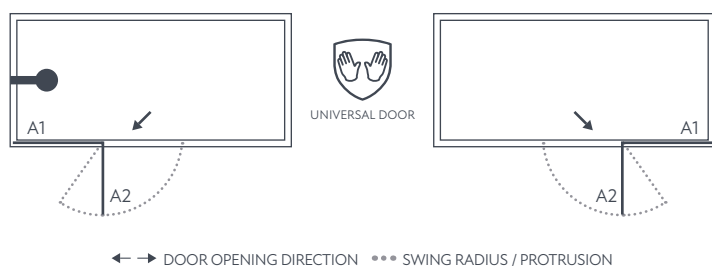

THALIA

OUTWARD OPENING BATH SCREEN

AVAILABLE IN:

SIZE & PRICE - CHROME

Size	Price Inc VAT	Code
900 x 1500	£475.00	THALIAOUTPACKCHR

SIZE & PRICE - BRUSHED BRASS

Size	Price Inc VAT	Code
900 x 1500	£550.00	THALIAOUTPACKBB

SIZE & PRICE - BLACK

Size	Price Inc VAT	Code
900 x 1500	£525.00	THALIAOUTPACKBLK

ADDITIONAL FEATURES

- > 1500mm Tall
- > 20mm Adjustment for 'Out of True' Walls
- > Up to 8mm thick toughened safety glass

DIMENSIONS

Fixed Panel mm (A1)	Moving Panel mm (A2)
506	350

OVERHEAD LAYOUT

For product and technical information visit www.scudo.co.uk