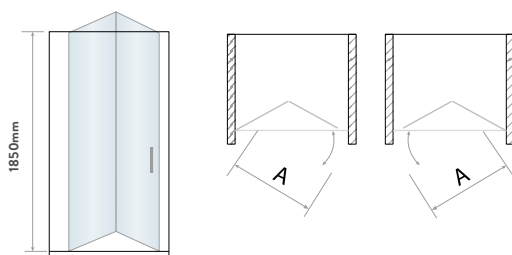

S6 ENCLOSURES

BIFOLD SEMI-FRAMELESS

- > Up to 6mm thick toughened safety glass
- > 1850mm tall
- > Universal design for left or right hand openings
- > Acqua shield glass treatment
- > Lifetime guarantee
- > Smooth sliding action
- > Large adjustment for out of true walls and easy installation

BIFOLD DOOR

Size	Width mm	Opening Size (A)	Price Inc VAT	Code
700	650 - 690mm	630mm	£420.00	S6-GLASS021
760	710 - 750mm	690 mm	£420.00	S6-GLASS022
800	750 - 790mm	730 mm	£463.00	S6-GLASS023
900	850 - 890mm	830mm	£475.00	S6-GLASS024
1000	950 - 990mm	930mm	£550.00	S6-GLASS030

SIDE PANEL

Size	Width mm	Price Inc VAT	Code
700	670 - 690mm	£236.00	S6-GLASS025
760	730 - 750mm	£247.00	S6-GLASS026
800	770 - 790mm	£267.00	S6-GLASS027
900	870 - 890mm	£278.00	S6-GLASS028
1000	970 - 990mm	£298.00	S6-GLASS029

EXTENSION PROFILE

Adds 20mm per profile	Price Inc VAT	Code
	£92.00	SCUDEXT

For product and technical information visit www.scudo.co.uk