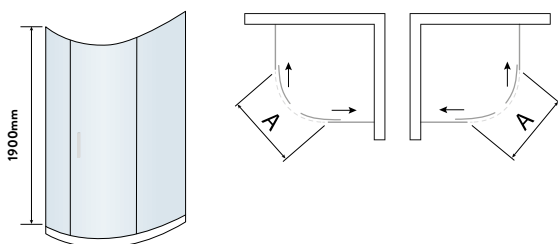

S8 ENCLOSURES

OFFSET SINGLE DOOR QUADRANT

- > Up to 8mm thick toughened safety glass
- > 1900mm tall
- > Universal design for left or right hand openings
- > Concealed fixings
- > Acqua shield glass treatment
- > Lifetime guarantee
- > Smooth sliding action
- > Soft open buffers
- > Large adjustment for out of true walls and easy installation
- > 550mm radius

Size	Width mm	Opening Size (A)	Price Inc VAT	Code
900 x 760	870 - 890mm 730 - 750mm	450mm	£803.00	SCUD9X76SDQ
1000 x 800	970 - 990mm 770 - 790mm	415 mm	£885.00	SCUD10X8SDQ
1200 x 800	1170 - 1190mm 770 - 790mm	415 mm	£906.00	SCUD12X8SDQ
1200 x 900	1170 - 1190mm 870 - 890mm	450 mm	£947.00	SCUD12X9SDQ

For product and technical information visit www.scudo.co.uk