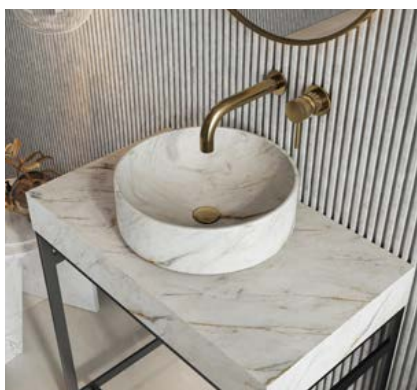

Rectangle Marble Basins

420w x 120h x 270d
Bowl Depth 90mm
Waste Not Included

Venato Carrara Basin

BASINMB-420-CARRARA £575.00

Arabescato Basin

BASINMB-420-ARABESCATO £830.00

Round Marble Basins

350w x 120h x 350d
Bowl Depth 100mm
Waste Not Included

Venato Carrara Basin

BASINMB-350-CARRARA £500.00

Arabescato Basin

BASINMB-350-ARABESCATO £780.00

Wall Hung Marble Basins

300w x 100h x 250d
Bowl Depth 70mm
Waste Not Included

Venato Carrara Basin

BASINMB-300-CARRARA £350.00

Arabescato Basin

BASINMB-300-ARABESCATO £500.00

CORE SHORT SPOUTS - OPTIONAL COLOUR MATCHED SPOUTS

Need to order Core Wall Mounted Basin/Bath Mixers and a code below to convert to a Short Spout.
See pages **292-301**

NU-050 £25.00

NU-051 £25.00

NU-052 £25.00

NU-053 £25.00

NU-054 £25.00

All prices include VAT - For product and technical information visit www.scudo.co.uk