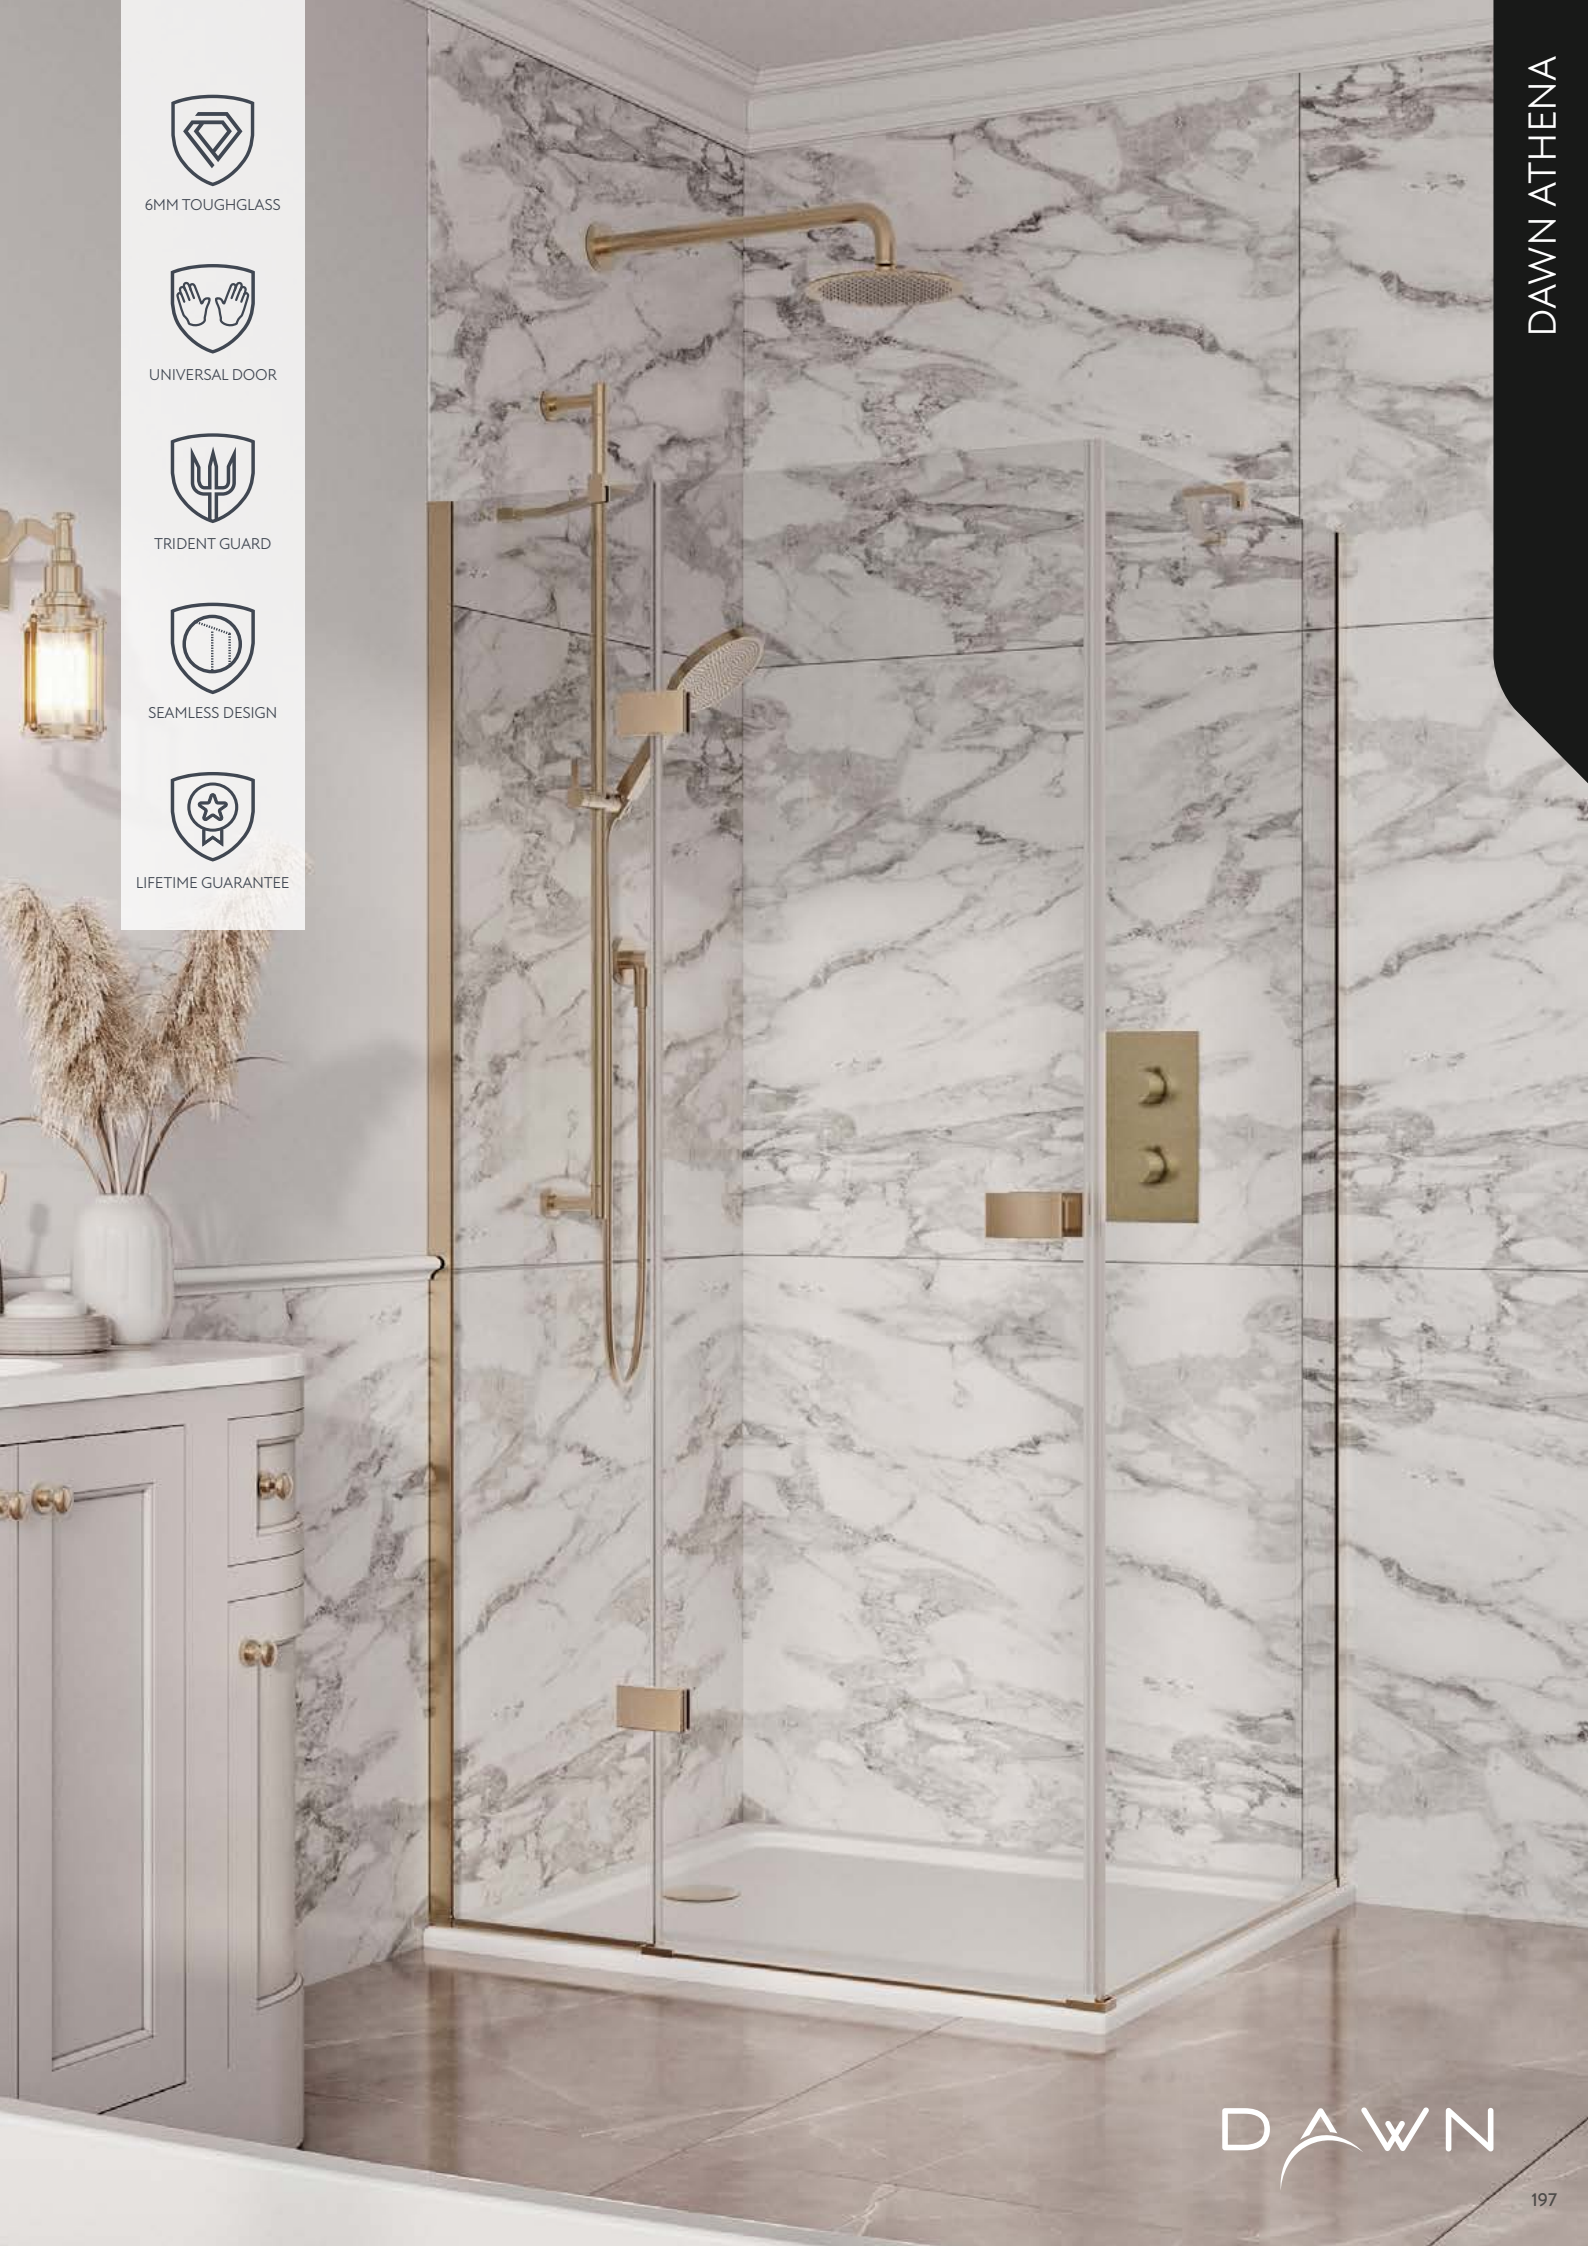

OVERHEAD LAYOUT

For product and technical information visit www.scudo.co.uk

6MM TOUGHGLASS

UNIVERSAL DOOR

TRIDENT GUARD

SEAMLESS DESIGN

LIFETIME GUARANTEE

DAWN ATHENA