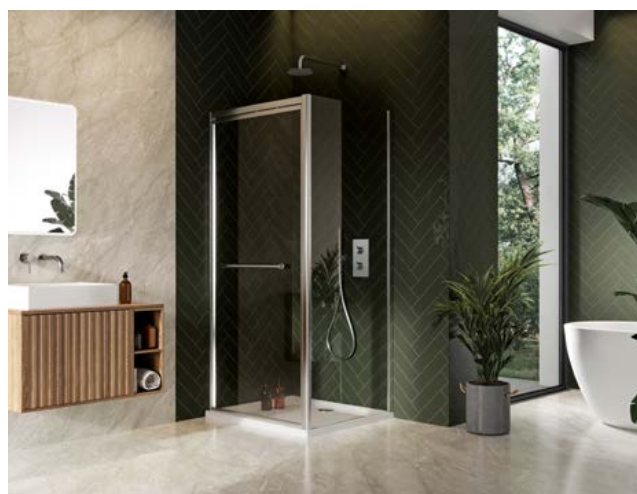

S8 CHROME ENCLOSURES

S8 Double Door Quadrant	178
S8 Offset Double Door Quadrant	180
S8 Single Door Quadrant	182
S8 Offset Single Door Offset Quadrant	184
S8 Sliding Door	186
S8 Hinge Door & Side Panel	188
S8 Infold Door	190
Shires Shower Trays	264

For product and technical information,
Scan QR code: