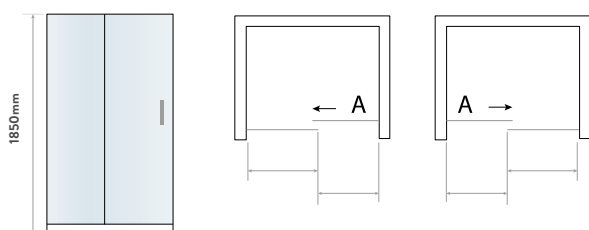

S6 ENCLOSURES

SLIDING DOOR

- > Up to 6mm thick toughened safety glass
- > 1850mm tall
- > Universal design for left or right hand openings
- > Acqua shield glass treatment
- > Lifetime guarantee
- > Smooth sliding action
- > Large adjustment for out of true walls and easy installation

SLIDING DOOR

Size	Width mm	Opening Size (A)	Price Inc VAT	Code
1000	950 - 990mm	390mm	£420.00	S6-GLASS013
1100	1050 - 1090mm	430 mm	£420.00	S6-GLASS014
1200	1150 - 1190mm	490 mm	£420.00	S6-GLASS015
1400	1350 - 1390mm	580mm	£490.00	S6-GLASS016
1500	1450 - 1490mm	585mm	£525.00	S6-GLASS031
1600	1550 - 1590mm	585mm	£525.00	S6-GLASS032
1700	1650 - 1690mm	585mm	£575.00	S6-GLASS033

SIDE PANEL

Size	Width mm	Price Inc VAT	Code
700	670 - 690mm	£236.00	S6-GLASS025
760	730 - 750mm	£247.00	S6-GLASS026
800	770 - 790mm	£267.00	S6-GLASS027
900	870 - 890mm	£278.00	S6-GLASS028
1000	970 - 990mm	£298.00	S6-GLASS029

EXTENSION PROFILE

Adds 20mm per profile	Price Inc VAT	Code
	£92.00	SCUDEXT

For product and technical information visit www.scudo.co.uk