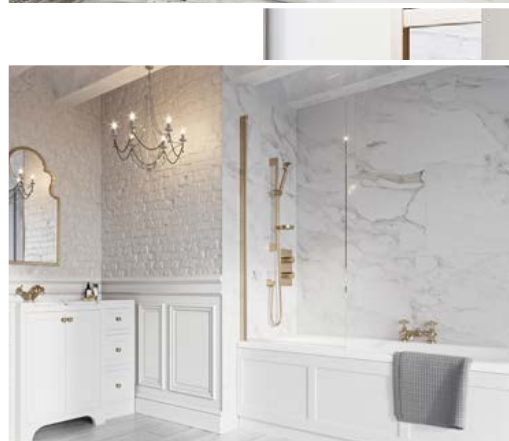

THALIA

SINGLE PANEL BATH SCREEN

AVAILABLE IN:

CHROME

BRASS

BLACK

BRONZE

GUNMETAL

SINGLE PANEL BATH SCREEN - CHROME

Size	Price Inc VAT	Code
800 x 1500	£300.00	THALIASINGLECHR

SINGLE PANEL BATH SCREEN - BRUSHED BRASS

Size	Price Inc VAT	Code
800 x 1500	£350.00	THALIASINGLEBB

SINGLE PANEL BATH SCREEN - BLACK

Size	Price Inc VAT	Code
800 x 1500	£300.00	THALIASINGLEBLK

SINGLE PANEL BATH SCREEN - BRUSHED BRONZE

Size	Price Inc VAT	Code
800 x 1500	£350.00	THALIASINGLEBZ

SINGLE PANEL BATH SCREEN - GUNMETAL

Size	Price Inc VAT	Code
800 x 1500	£350.00	THALIASINGLEGM

ADDITIONAL FEATURES

- > 1500mm Tall
- > 20mm Adjustment for 'Out of True' Walls
- > Up to 8mm thick toughened safety glass