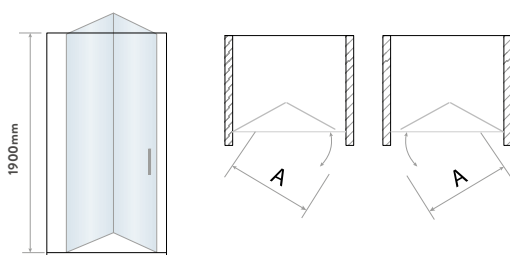

EXTENSION PROFILE

Adds 20mm per profile	Price Inc VAT	Code
	£100.00	SCUDEXT-BLACK

For product and technical information visit www.scudo.co.uk