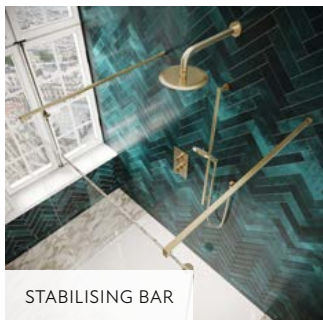

PROFILE & STABILISING OPTIONS

CHROME BRASS BLACK BRONZE GUNMETAL

With their sleek lines and flawless design, the Minos stabilising bars and profiles are designed to be both practical and polished.

These durable brackets are a master-class in innovative showering solutions. Hidden screws mean that the Minos style is evident in every element, while the subtle contours create the perfect silhouette.

Each of these solutions are available in our full range of finishes. Choose the ideal fit for your home.