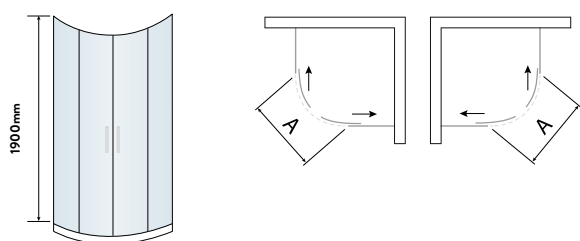

S8 ENCLOSURES

DOUBLE DOOR QUADRANT

- > Up to 8mm thick toughened safety glass
- > 1900mm tall
- > Universal design for left or right hand openings
- > Concealed fixings
- > Acqua shield glass treatment
- > Lifetime guarantee
- > Smooth sliding action
- > Soft open buffers
- > Large adjustment for out of true walls and easy installation
- > 550mm radius

Size	Width mm	Opening Size (A)	Price Inc VAT	Code
800 x 800	770 - 790mm	425mm	£772.00	SCUD8Q
900 x 900	870 - 890mm	520 mm	£803.00	SCUD9Q

For product and technical information visit www.scudo.co.uk