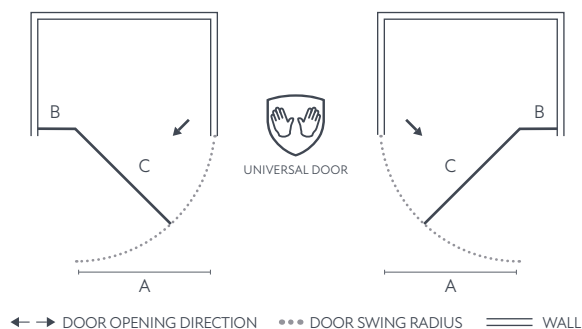

SIDE PANEL - BRUSHED BRASS

Size	Width mm	Price Inc VAT	Code
700	670 - 690mm	£520.00	ATHSIDE700 ATHSIDEPACKBB
760	730 - 750mm	£520.00	ATHSIDE760 ATHSIDEPACKBB
800	770 - 790mm	£531.00	ATHSIDE800 ATHSIDEPACKBB
900	870 - 890mm	£531.00	ATHSIDE900 ATHSIDEPACKBB

HINGED DOOR & IN-LINE - BLACK

Size	Width mm	Price Inc VAT	Code
800	770 - 790mm	£925.00	ATHHIN80-1 / ATHHINMOVE-1 ATHMOVEPACKBLK / ATHFIXPACKBLK
900	870 - 890mm	£925.00	ATHHIN80-1 / ATHINMOVE-2 ATHMOVEPACKBLK / ATHFIXPACKBLK
1000	970 - 990mm	£975.00	ATHIN1000-1 / ATHINMOVE-2 ATHMOVEPACKBLK / ATHFIXPACKBLK
1200	1170 - 1190mm	£1,025.00	ATHIN1200-1 / ATHINMOVE-2 ATHMOVEPACKBLK / ATHFIXPACKBLK

SIDE PANEL - BLACK

Size	Width mm	Price Inc VAT	Code
700	670 - 690mm	£425.00	ATHSIDE700 ATHSIDEPACKBLK
760	730 - 750mm	£425.00	ATHSIDE760 ATHSIDEPACKBLK
800	770 - 790mm	£436.00	ATHSIDE800 ATHSIDEPACKBLK
900	870 - 890mm	£436.00	ATHSIDE900 ATHSIDEPACKBLK

ADDITIONAL FEATURES

1900mm Tall

20mm Adjustment for 'Out of True' Walls

Up to 6mm Thick Toughened Safety Glass

DIMENSIONS

Size	Opening mm (A)	Fixed panel mm (B)	Door mm (C)
800	498	172	550
900	598	172	650
1000	598	272	650
1200	598	472	650

OVERHEAD LAYOUT

For product and technical information visit www.scudo.co.uk