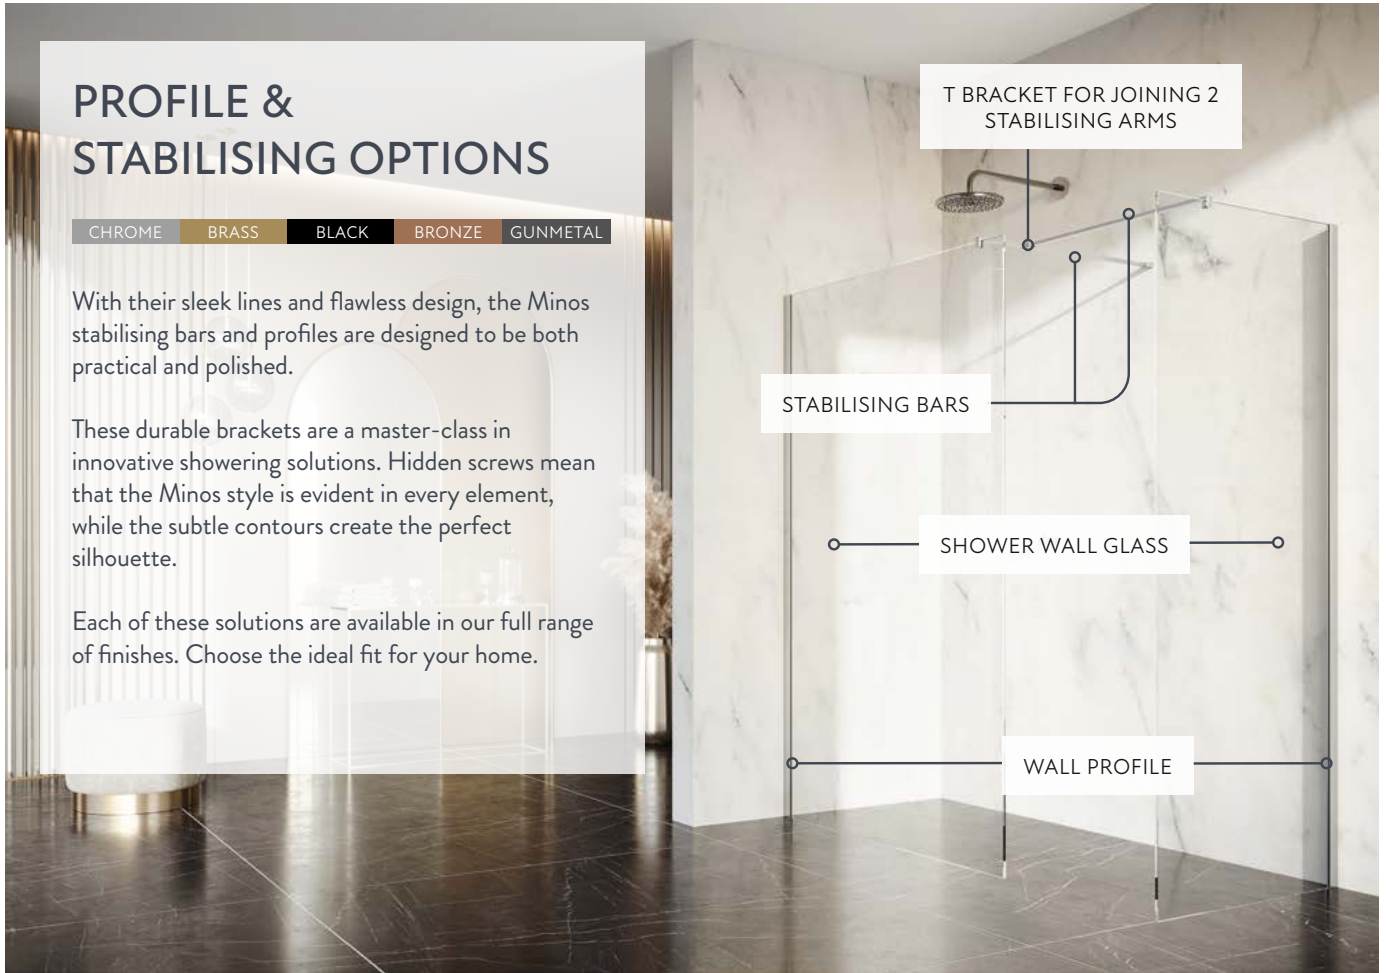

PROFILE & STABILISING OPTIONS

CHROME BRASS BLACK BRONZE GUNMETAL

With their sleek lines and flawless design, the Minos stabilising bars and profiles are designed to be both practical and polished.

These durable brackets are a master-class in innovative showering solutions. Hidden screws mean that the Minos style is evident in every element, while the subtle contours create the perfect silhouette.

Each of these solutions are available in our full range of finishes. Choose the ideal fit for your home.