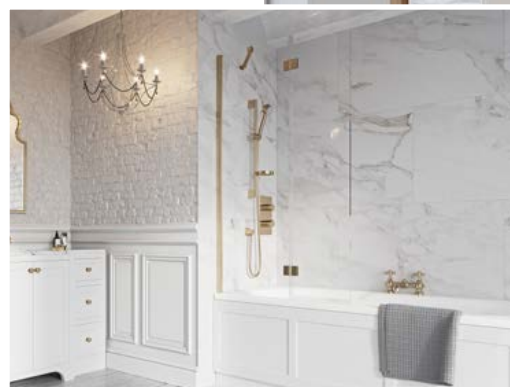

THALIA

OUTWARD OPENING BATH SCREEN

AVAILABLE IN:

SIZE & PRICE - CHROME

Size	Price Inc VAT	Code
900 x 1500	£475.00	THALIAOUTPACKCHR

SIZE & PRICE - BRUSHED BRASS

Size	Price Inc VAT	Code
900 x 1500	£550.00	THALIAOUTPACKBB

SIZE & PRICE - BLACK

Size	Price Inc VAT	Code
900 x 1500	£525.00	THALIAOUTPACKBLK

ADDITIONAL FEATURES

- > 1500mm Tall
- > 20mm Adjustment for 'Out of True' Walls
- > Up to 8mm thick toughened safety glass

DIMENSIONS

Fixed Panel mm (A1)	Moving Panel mm (A2)
506	350

OVERHEAD LAYOUT

For product and technical information visit www.scudo.co.uk