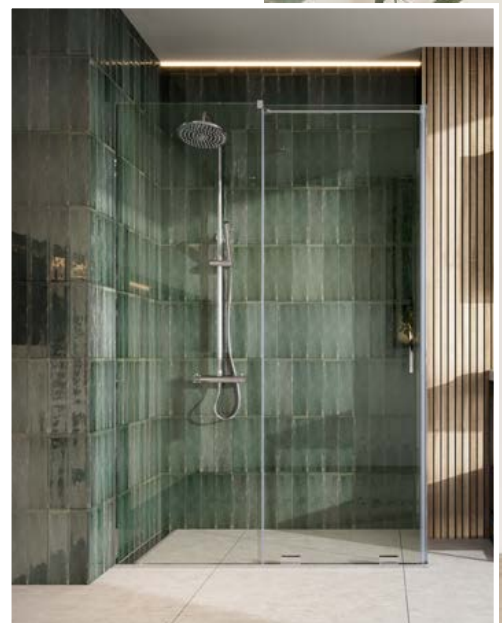

Scan QR code to view Momentum Video:

A Door opening

For product and technical information visit www.scudo.co.uk

MOMENTUM

MATTE BLACK

- > Up to 8mm thick toughened safety glass
- > 2000mm tall
- > Concealed fixings
- > Acqua shield glass treatment
- > Lifetime guarantee
- > Large adjustment for out of true walls and easy installation
- > Smooth roller mechanism
- > Compatible with Shires shower trays