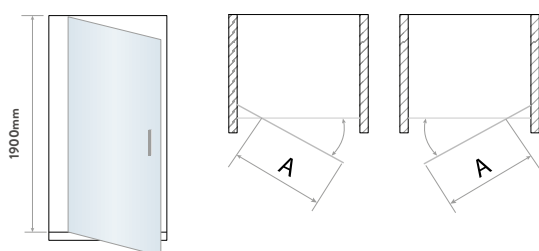

EXTENSION PROFILE

Adds 20mm per profile	Price Inc VAT	Code
	£100.00	SCUDEXT-BLACK

For product and technical information visit www.scudo.co.uk