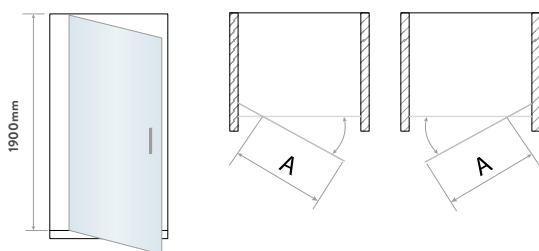

EXTENSION PROFILE

Adds 20mm per profile	Price Inc VAT	Code
	£100.00	SCUDEXT-BB

For product and technical information visit www.scudo.co.uk