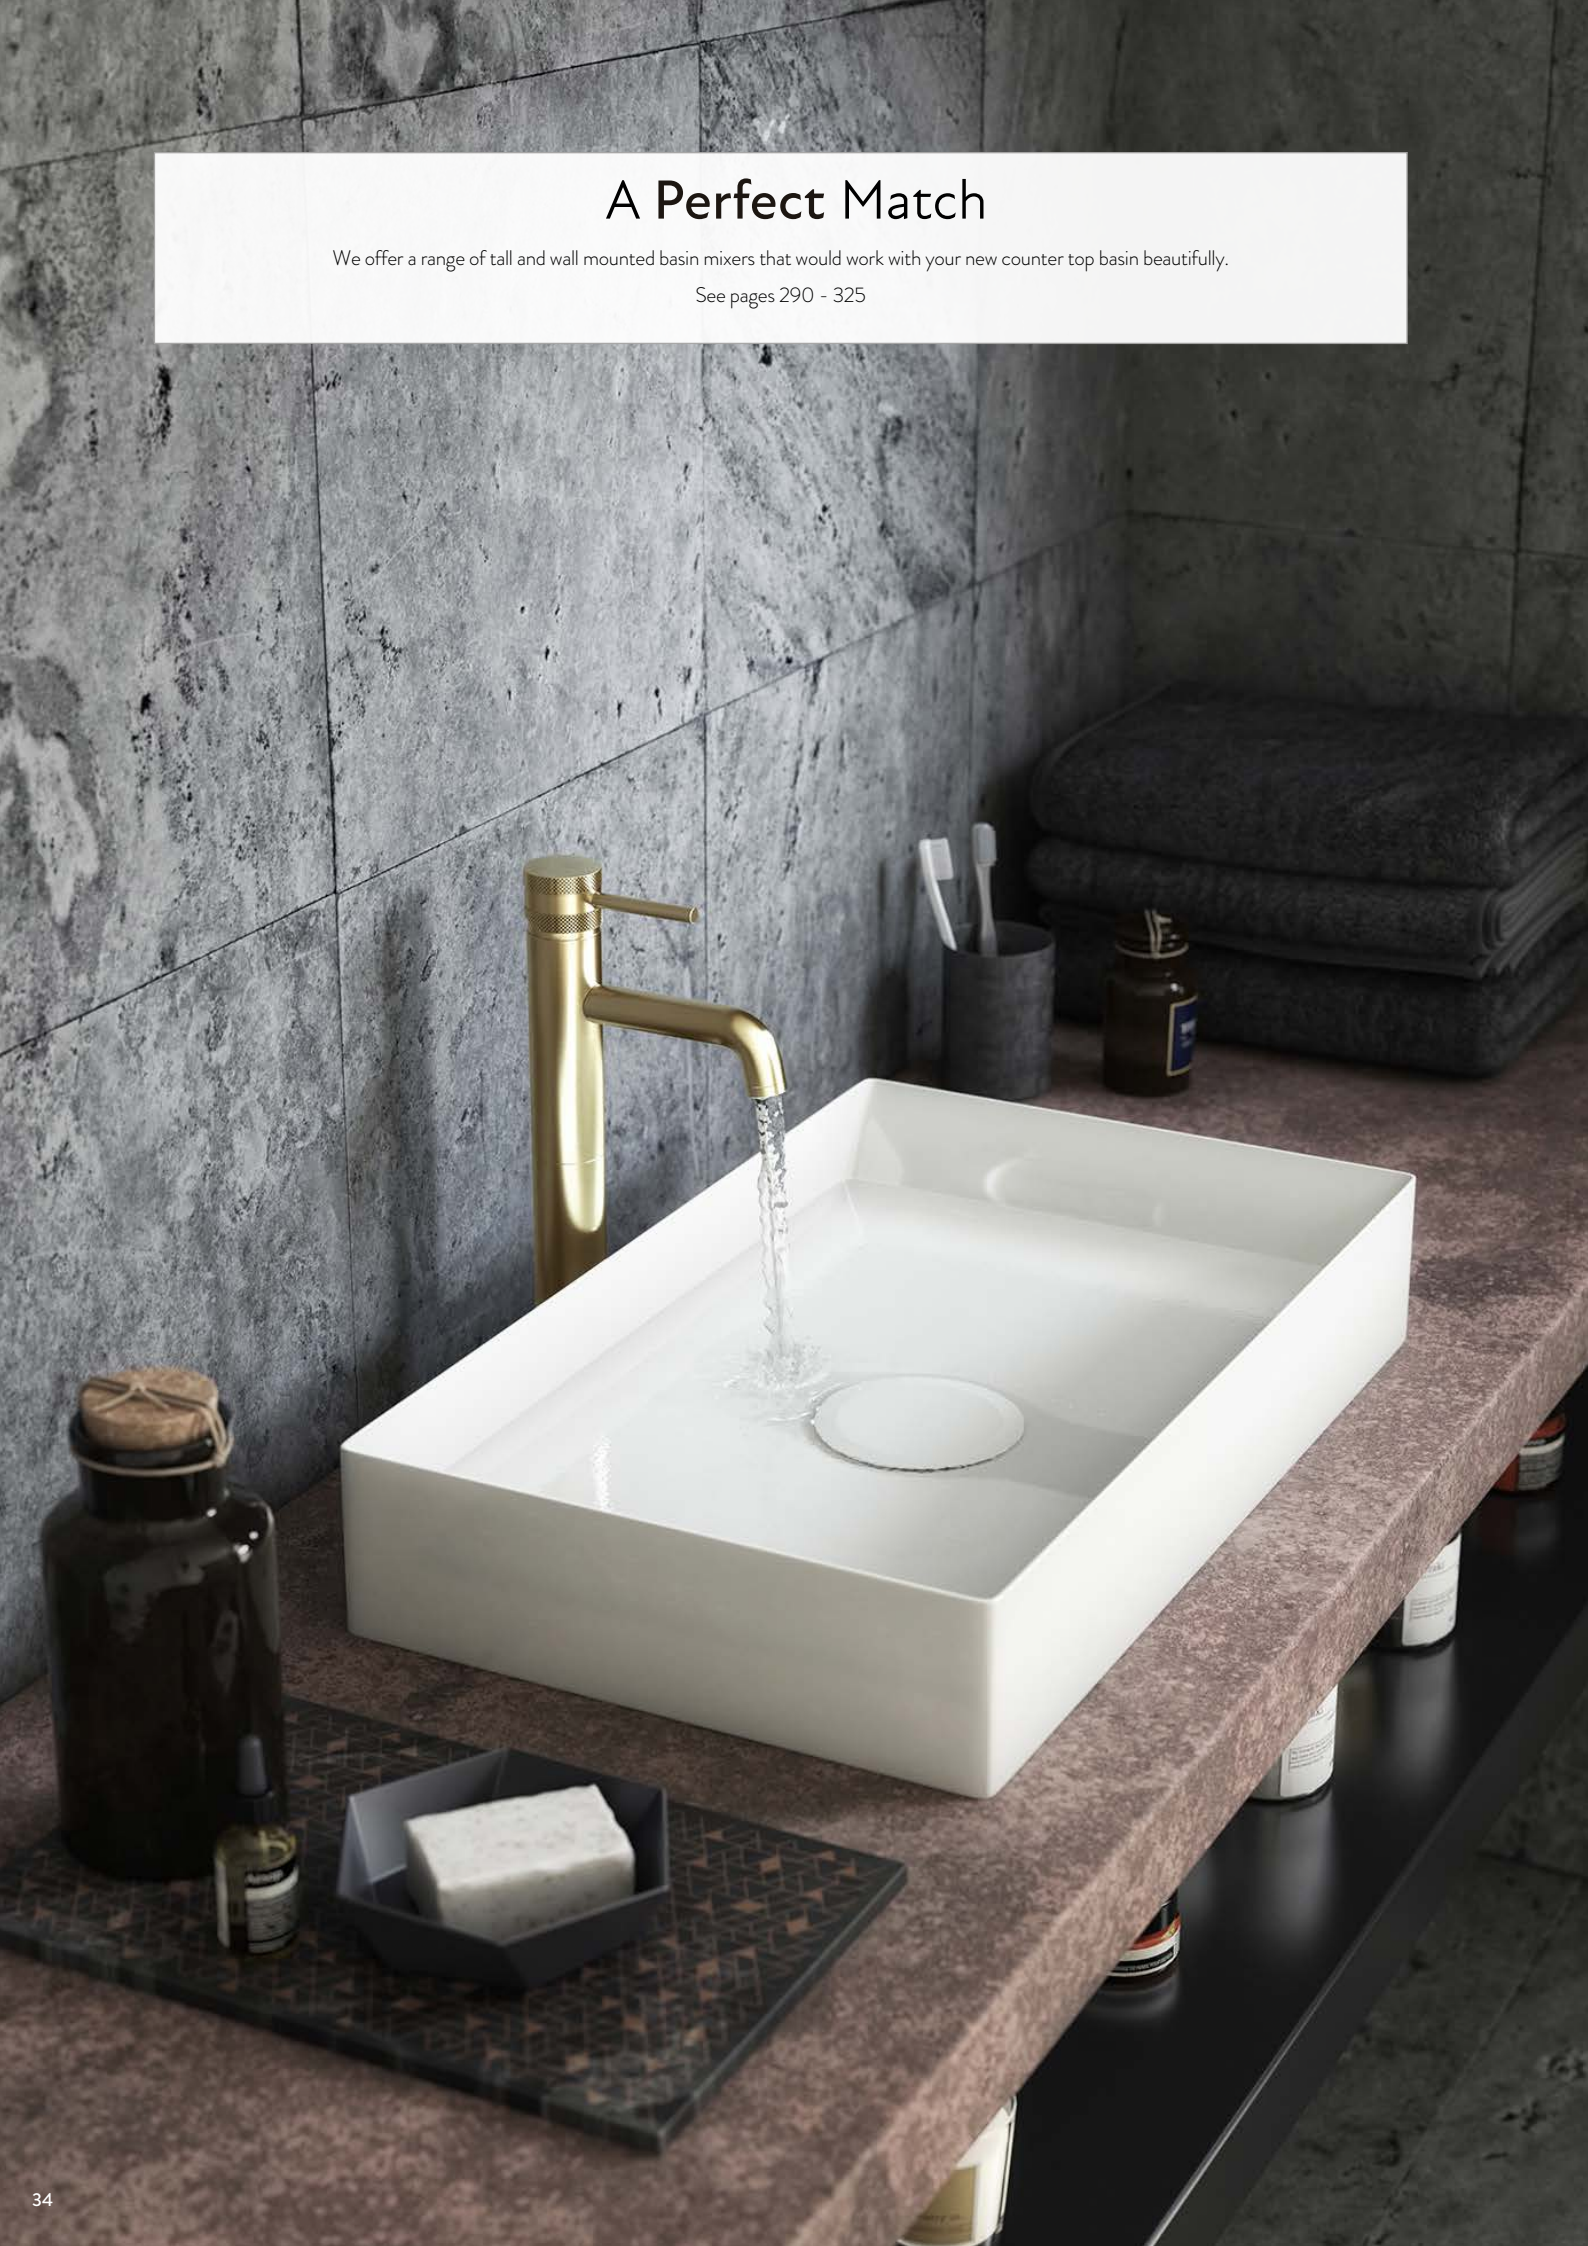

A Perfect Match

We offer a range of tall and wall mounted basin mixers that would work with your new counter top basin beautifully.

See pages 290 - 325

COUNTERTOP BASINS

Our countertop basins are the perfect way to add a touch of elegance and sophistication to your bathroom. Made from high-quality materials and available in a range of designs, our basins will not only enhance the visual appeal of your space but also provide a durable and functional solution for your everyday needs.